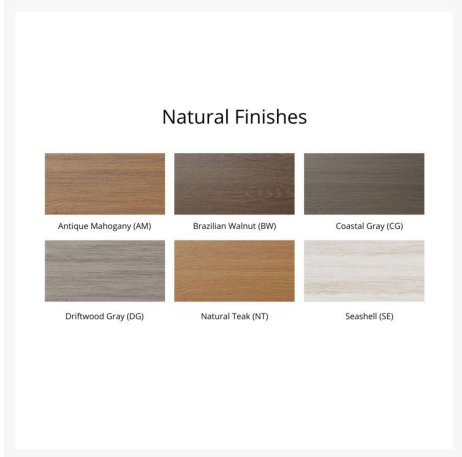

Short Description

Adirondack Chair Tete-a-Tete ATAT1823

Description

Add the Adirondack Chair Tete-a-Tete (ATAT1823) by Berlin Gardens to your patio collection for even more style and convenience! Its simple, slatted look and versatile frame design give it a unique visual appeal, while sturdy, all-weather construction ensures lasting performance across the seasons. Whether you're looking for a refreshing pop of color, relaxing earth tones or minimalist basics for your next patio upgrade, this table is sure to impress at your next gathering. Constructed with PolyTuf™ Lumber, one of the highest grades of poly lumber on the market, this piece is guaranteed to last.

Includes

- One (1) Adirondack Chair Tete-a-Tete ATAT1823

Dimensions

- 18" W x 18" D x 23.5" W (14 lbs.)

Features

- PolyTuf™ Lumber is dense, durable and virtually maintenance free