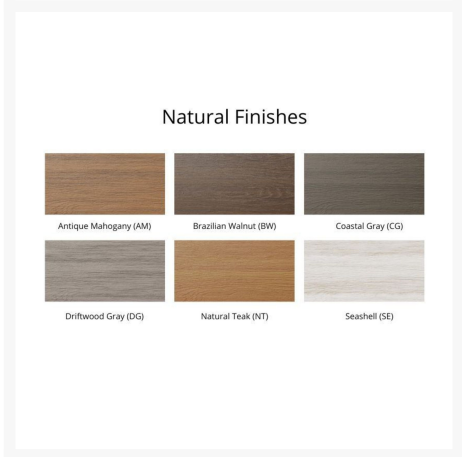

Product Images

Short Description

Round Dining Height End Table PRET2122

Description

Add the Round Dining Height End Table (PRET2122) by Berlin Gardens to your patio collection for even more style and convenience! Its clean edges and versatile frame design give it a unique visual appeal, while sturdy, all-weather construction ensures lasting performance across the seasons. Whether you're looking for a refreshing pop of color, relaxing earth tones or minimalist basics for your next patio upgrade, this buffet table is sure to impress at your next gathering. Constructed with PolyTuf™ Lumber, one of the highest grades of poly lumber on the market, this piece is guaranteed to last.

Includes

- One (1) Round Dining Height End Table PRET2122

Dimensions

- 21.5" W x 21.5" D x 21" H (26 lbs.)

Features

- PolyTuf™ Lumber is dense, durable and virtually maintenance free

- Unlike natural wood, poly lumber won't crack, fade or rot over time
- Built to withstand a range of climates, including hot sun, snowy winters, and strong coastal winds
- High Density Polyethylene (HDPE) lumber manufactured using 95% recycled plastic
- UV protectant and color infused into the lumber; no painting or waterproofing needed
- BPA free and Amish made in the USA
- Chrome-plated stainless steel fasteners and aluminum support pieces are corrosion resistant
- Frame is easy to clean; simply spray off with a hose
- Some assembly required