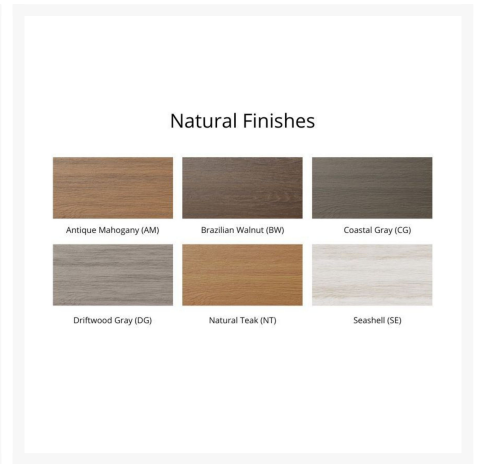

Short Description

Cozi Back Loveseat PZLS4800

Description

The Cozi Back Loveseat (PZLS4800) by Berlin Gardens will make you want to sit and stay a while. This collection's uniquely sculpted back and gently flared frame design give it a unique visual appeal, while sturdy, all-weather construction ensures lasting performance across the seasons. Whether you're looking for a refreshing pop of color, relaxing earth tones or minimalist basics for your next patio upgrade, this deck chair collection is sure to impress at your next gathering. Constructed with PolyTuf™ Lumber, one of the highest grades of poly lumber on the market, this piece is guaranteed to last.

Includes

- One (1) Cozi Back Loveseat PZLS4800

Dimensions

- 51"W x 31"D x 40"H (72 lbs.)
- Arm Height: 27"
- Seat Height (No Cushion): This chair has a sloped seat; it's 15.375" in the front, 18.25" in the back
- Recommended space between seat and table is 10" - 12" for leg clearance