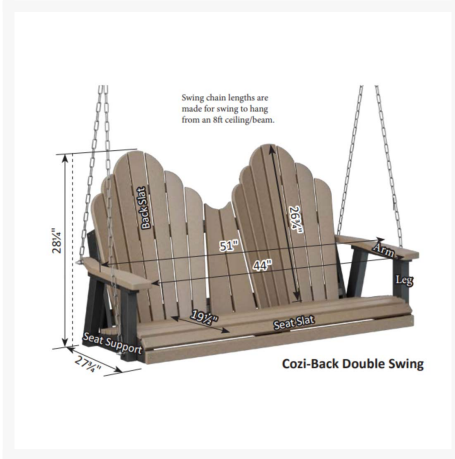

Product Images

Short Description

Cozi Back Double Swing PZTS4800ZC

Description

The Cozi Back Double Swing (PZTS4800ZC) by Berlin Gardens will make you want to sit and stay a while. This collection's uniquely sculpted back and gently flared frame design give it a unique visual appeal, while sturdy, all-weather construction ensures lasting performance across the seasons. Whether you're looking for a refreshing pop of color, relaxing earth tones or minimalist basics for your next patio upgrade, this deck chair collection is sure to impress at your next gathering. Constructed with PolyTuf™ Lumber, one of the highest grades of poly lumber on the market, this piece is guaranteed to last.

Includes

- One (1) Cozi Back Double Swing PZTS4800ZC

Dimensions

- 51"W x 28"D x 28.5"H (64 lbs.)

Features

- PolyTuf™ Lumber is dense, durable and virtually maintenance free

- Unlike natural wood, poly lumber won't crack, fade or rot over time
- Built to withstand a range of climates, including hot sun, snowy winters, and strong coastal winds
- High Density Polyethylene (HDPE) lumber manufactured using 95% recycled plastic
- UV protectant and color infused into the lumber; no painting or waterproofing needed
- BPA free and Amish made in the USA
- Chrome-plated stainless steel fasteners and aluminum support pieces are corrosion resistant
- Frame is easy to clean; simply spray off with a hose
- Some assembly required