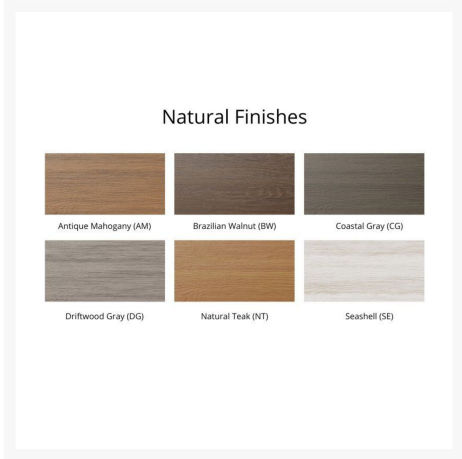

Product Images

Short Description

Cozi Back Double Swing PZTS4800ZC

Description

The Cozi Back Double Swing (PZTS4800ZC) by Berlin Gardens will make you want to sit and stay a while. This collection's uniquely sculpted back and gently flared frame design give it a unique visual appeal, while sturdy, all-weather construction ensures lasting performance across the seasons. Whether you're looking for a refreshing pop of color, relaxing earth tones or minimalist basics for your next patio upgrade, this deck chair collection is sure to impress at your next gathering. Constructed with PolyTuf™ Lumber, one of the highest grades of poly lumber on the market, this piece is guaranteed to last.

Includes

- One (1) Cozi Back Double Swing PZTS4800ZC

Dimensions

- 51"W x 28"D x 28.5"H (64 lbs.)

Features

- PolyTuf™ Lumber is dense, durable and virtually maintenance free

- Unlike natural wood, poly lumber won't crack, fade or rot over time
- Built to withstand a range of climates, including hot sun, snowy winters, and strong coastal winds
- High Density Polyethylene (HDPE) lumber manufactured using 95% recycled plastic
- UV protectant and color infused into the lumber; no painting or waterproofing needed
- BPA free and Amish made in the USA
- Chrome-plated stainless steel fasteners and aluminum support pieces are corrosion resistant
- Frame is easy to clean; simply spray off with a hose
- Some assembly required