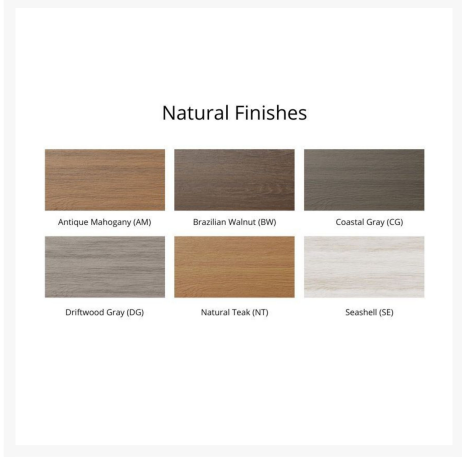

Product Images

Short Description

Cozi Back Double Glider PZTG4800

Description

The Cozi Back Double Glider (PZTG4800) by Berlin Gardens will make you want to sit and stay a while. This collection's uniquely sculpted back and gently flared frame design give it a unique visual appeal, while sturdy, all-weather construction ensures lasting performance across the seasons. Whether you're looking for a refreshing pop of color, relaxing earth tones or minimalist basics for your next patio upgrade, this deck chair collection is sure to impress at your next gathering. Constructed with PolyTuf™ Lumber, one of the highest grades of poly lumber on the market, this piece is guaranteed to last.

Includes

- One (1) Cozi Back Double Glider PZTG4800

Dimensions

- 51"W x 30"D x 39"H (86 lbs.)
- Arm Height: 25"
- Seat Height (No Cushion): This chair has a sloped seat; it's 14.5" in the front, 17" in the back
- Recommended space between seat and table is 10" - 12" for leg clearance

Features

- PolyTuf™ Lumber is dense, durable and virtually maintenance free
- Unlike natural wood, poly lumber won't crack, fade or rot over time
- Built to withstand a range of climates, including hot sun, snowy winters, and strong coastal winds
- High Density Polyethylene (HDPE) lumber manufactured using 95% recycled plastic
- UV protectant and color infused into the lumber; no painting or waterproofing needed
- BPA free and Amish made in the USA
- Chrome-plated stainless steel fasteners and aluminum support pieces are corrosion resistant
- Frame is easy to clean; simply spray off with a hose
- Some assembly required.