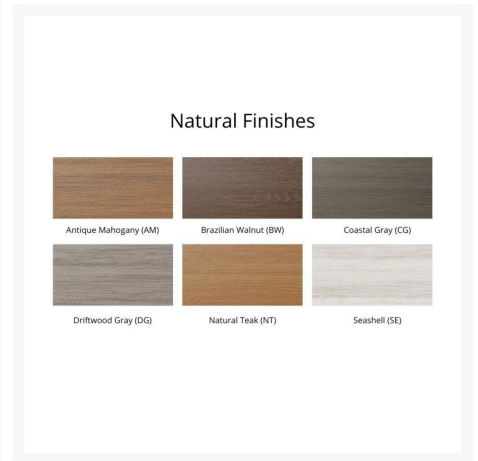

Short Description

Cozi Back Swivel Bar Chair ZSBC2135

Description

The Cozi Back Swivel Bar Chair (ZSBC2135) by Berlin Gardens will make you want to sit and stay a while. This collection's uniquely sculpted back and gently flared frame design give it a unique visual appeal, while sturdy, all-weather construction ensures lasting performance across the seasons. Whether you're looking for a refreshing pop of color, relaxing earth tones or minimalist basics for your next patio upgrade, this deck chair collection is sure to impress at your next gathering. Constructed with PolyTuf™ Lumber, one of the highest grades of poly lumber on the market, this piece is guaranteed to last.

Includes

- One (1) Cozi Back Swivel Bar Chair ZSBC2135

Dimensions

- 27.5"W x 27"D x 50"H (57 lbs.)
- Arm Height: 35"
- Seat Height (No Cushion): This chair has a sloped seat; it's 24.25" in the front, 26.5" in the back
- Recommended space between seat and table is 10" - 12" for leg clearance