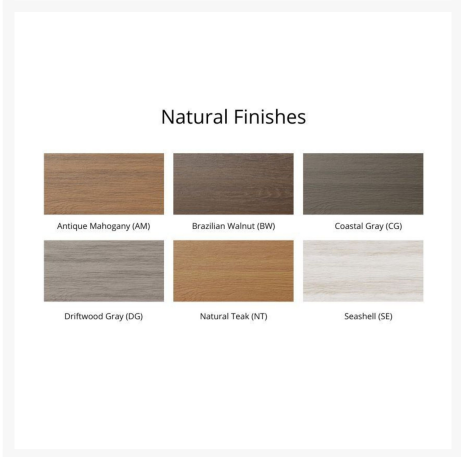

Short Description

Cozi Back Swivel Counter Chair ZSCC2131

Description

The Cozi Back Swivel Counter Chair (ZSCC2131) by Berlin Gardens will make you want to sit and stay a while. This collection's uniquely sculpted back and gently flared frame design give it a unique visual appeal, while sturdy, all-weather construction ensures lasting performance across the seasons. Whether you're looking for a refreshing pop of color, relaxing earth tones or minimalist basics for your next patio upgrade, this deck chair collection is sure to impress at your next gathering. Constructed with PolyTuf™ Lumber, one of the highest grades of poly lumber on the market, this piece is guaranteed to last.

Includes

- One (1) Cozi Back Swivel Counter Chair ZSCC2131

Dimensions

- 27.5"W x 27"D x 45.5"H (51 lbs.)
- Arm Height: 31.5"
- Seat Height (No Cushion): This chair has a sloped seat; it's 20.5" in the front, 22.5" in the back
- Recommended space between seat and table is 10" - 12" for leg clearance