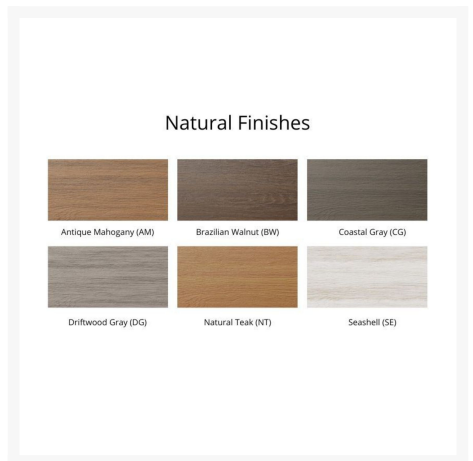

Short Description

Cozi Back Swivel Rocker Dining Chair ZSDC2127

Description

The Cozi Back Swivel Rocker Dining Chair (ZSDC2127) by Berlin Gardens will make you want to sit and stay a while. This collection's uniquely sculpted back and gently flared frame design give it a unique visual appeal, while sturdy, all-weather construction ensures lasting performance across the seasons. Whether you're looking for a refreshing pop of color, relaxing earth tones or minimalist basics for your next patio upgrade, this deck chair collection is sure to impress at your next gathering. Constructed with PolyTuf™ Lumber, one of the highest grades of poly lumber on the market, this piece is guaranteed to last.

Includes

- One (1) Cozi Back Swivel Rocker Dining Chair ZSDC2127

Dimensions

- 27.5"W x 27"D x 41"H (49 lbs.)
- Arm Height: 25.5"
- Seat Height (No Cushion): This chair has a sloped seat; it's 15" in the front, 16.5" in the back
- Recommended space between seat and table is 10" - 12" for leg clearance