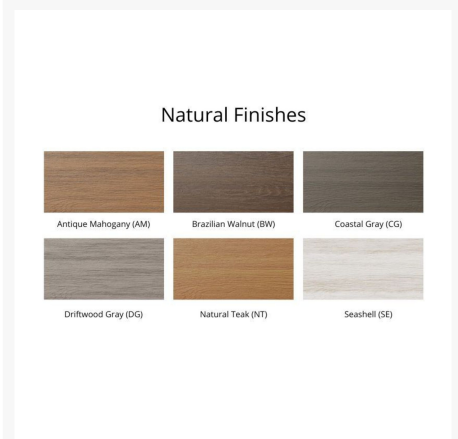

Short Description

Cozi Back Counter Chair PZCC2131

Description

The Cozi Back Counter Chair (PZCC2131) by Berlin Gardens will make you want to sit and stay a while. This collection's uniquely sculpted back and gently flared frame design give it a unique visual appeal, while sturdy, all-weather construction ensures lasting performance across the seasons. Whether you're looking for a refreshing pop of color, relaxing earth tones or minimalist basics for your next patio upgrade, this deck chair collection is sure to impress at your next gathering. Constructed with PolyTuf™ Lumber, one of the highest grades of poly lumber on the market, this piece is guaranteed to last.

Includes

- One (1) Cozi Back Counter Chair PZCC2131

Dimensions

- 27.5"W x 29"D x 45.5"H (50 lbs.)
- Arm Height: 31.5"
- Seat Height (No Cushion): This chair has a sloped seat; it's 20.5" in the front, 22.5" in the back
- Recommended space between seat and table is 10" - 12" for leg clearance