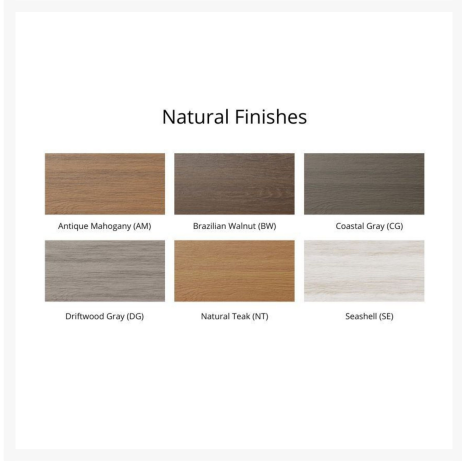

Short Description

Cozi Back Dining Arm Chair PZDC2127

Description

The Cozi Back Dining Chair (PZDC2127) by Berlin Gardens will make you want to sit and stay a while. This collection's uniquely sculpted back and gently flared frame design give it a unique visual appeal, while sturdy, all-weather construction ensures lasting performance across the seasons. Whether you're looking for a refreshing pop of color, relaxing earth tones or minimalist basics for your next patio upgrade, this deck chair collection is sure to impress at your next gathering. Constructed with PolyTuf™ Lumber, one of the highest grades of poly lumber on the market, this piece is guaranteed to last.

Includes

- One (1) Cozi Back Dining Chair PZDC2127

Dimensions

- 27.5"W x 25"D x 42"H (42 lbs.)
- Arm Height: 26.5"
- Seat Height (No Cushion): This chair has a sloped seat; it's 15" in the front, 18" in the back
- Recommended space between seat and table is 10" - 12" for leg clearance