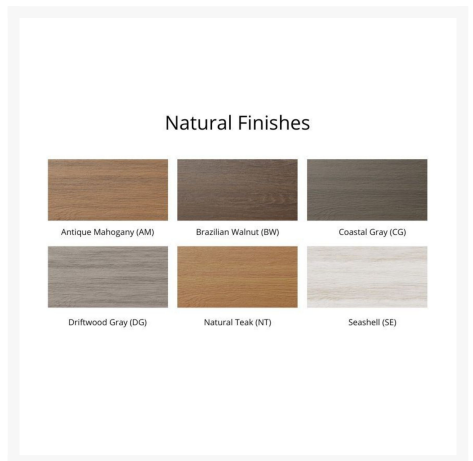

Product Images

Short Description

Comfo Back 3-Seat Glider PCTG6000

Description

The Comfo Back 3-Seat Glider (PCTG6000) by Berlin Gardens offers that classic Adirondack look with comfort you don't expect. This collection's clean edges, smooth, round backs and gently flared frame design give it a unique visual appeal, while sturdy, all-weather construction ensures lasting performance across the seasons. Whether you're looking for a refreshing pop of color, relaxing earth tones or minimalist basics for your next patio upgrade, this deck chair collection is sure to impress at your next gathering. Constructed with PolyTuf™ Lumber, one of the highest grades of poly lumber on the market, this piece is guaranteed to last.

Includes

- One (1) Comfo Back 3-Seat Glider PCTG6000

Dimensions

- 63.5"W x 30"D x 44.5"H (120 lbs.)
- Arm Height: 25"
- Seat Height (No Cushion): 17"

Features

- PolyTuf™ Lumber is dense, durable and virtually maintenance free
- Unlike natural wood, poly lumber won't crack, fade or rot over time
- Built to withstand a range of climates, including hot sun, snowy winters, and strong coastal winds
- High Density Polyethylene (HDPE) lumber manufactured using 95% recycled plastic
- UV protectant and color infused into the lumber; no painting or waterproofing needed
- BPA free and Amish made in the USA
- High, contoured back provides extra comfort and back support
- Chrome-plated stainless steel fasteners and aluminum support pieces are corrosion resistant
- Frame is easy to clean; simply spray off with a hose
- Some assembly required.