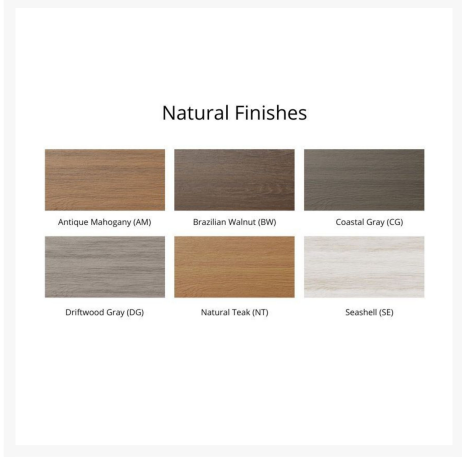

Product Images

Short Description

Comfo Back Single Glider PCTG2400

Description

The Comfo Back Single Glider (PCTG2400) by Berlin Gardens offers that classic Adirondack look with comfort you don't expect. This collection's clean edges, smooth, round backs and gently flared frame design give it a unique visual appeal, while sturdy, all-weather construction ensures lasting performance across the seasons. Whether you're looking for a refreshing pop of color, relaxing earth tones or minimalist basics for your next patio upgrade, this deck chair collection is sure to impress at your next gathering. Constructed with PolyTuf™ Lumber, one of the highest grades of poly lumber on the market, this piece is guaranteed to last.

Includes

- One (1) Comfo Back Single Glider PCTG2400

Dimensions

- 26.5"W x 30"D x 44.5"H (65 lbs.)
- Arm Height: 25"
- Seat Height (No Cushion): This chair has a sloped seat; it's 14" in the front, 17" in the back
- Recommended space between seat and table is 10" - 12" for leg clearance

Features

- PolyTuf™ Lumber is dense, durable and virtually maintenance free
- Unlike natural wood, poly lumber won't crack, fade or rot over time
- Built to withstand a range of climates, including hot sun, snowy winters, and strong coastal winds
- High Density Polyethylene (HDPE) lumber manufactured using 95% recycled plastic
- UV protectant and color infused into the lumber; no painting or waterproofing needed
- BPA free and Amish made in the USA
- High, contoured back provides extra comfort and back support
- Chrome-plated stainless steel fasteners and aluminum support pieces are corrosion resistant
- Frame is easy to clean; simply spray off with a hose
- Some assembly required.