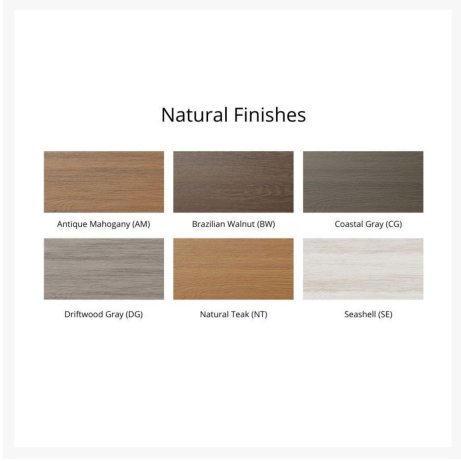

Product Images

Short Description

Comfo Back Swivel Glider PCSG2644

Description

The Comfo Back Swivel Glider (PCSG2644) by Berlin Gardens offers that classic Adirondack look with comfort you don't expect. This collection's clean edges, smooth, round backs and gently flared frame design give it a unique visual appeal, while sturdy, all-weather construction ensures lasting performance across the seasons. Whether you're looking for a refreshing pop of color, relaxing earth tones or minimalist basics for your next patio upgrade, this deck chair collection is sure to impress at your next gathering. Constructed with PolyTuf™ Lumber, one of the highest grades of poly lumber on the market, this piece is guaranteed to last.

Includes

- One (1) Comfo Back Swivel Glider PCSG2644

Dimensions

- 26.5"W x 31"D x 46"H (78 lbs.)
- Arm Height: 26"
- Seat Height (No Cushion): This chair has a sloped seat; it's 15.5" in the front, 17.88" in the back
- Recommended space between seat and table is 10" - 12" for leg clearance

Features

- PolyTuf™ Lumber is dense, durable and virtually maintenance free
- Unlike natural wood, poly lumber won't crack, fade or rot over time
- Built to withstand a range of climates, including hot sun, snowy winters, and strong coastal winds
- High Density Polyethylene (HDPE) lumber manufactured using 95% recycled plastic
- UV protectant and color infused into the lumber; no painting or waterproofing needed
- BPA free and Amish made in the USA
- High, contoured back provides extra comfort and back support
- Chrome-plated stainless steel fasteners and aluminum support pieces are corrosion resistant
- Frame is easy to clean; simply spray off with a hose
- Some assembly required.