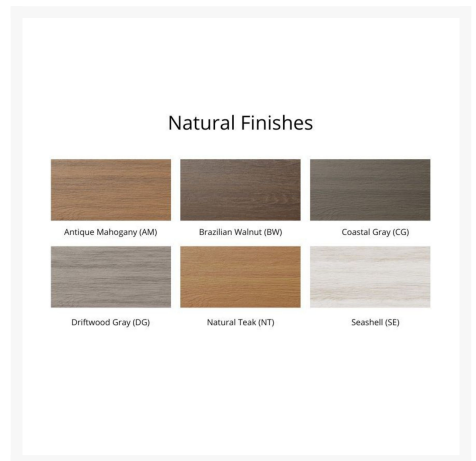

Product Images

Short Description

Comfo Back 30" Swivel XT Bar Chair ESXTC2139

Description

The Comfo Back 30" Swivel XT Bar Chair (ESXTC2139) by Berlin Gardens offers that classic Adirondack look with comfort you don't expect. This collection's clean edges, smooth, round backs and gently flared frame design give it a unique visual appeal, while sturdy, all-weather construction ensures lasting performance across the seasons. Whether you're looking for a refreshing pop of color, relaxing earth tones or minimalist basics for your next patio upgrade, this deck chair collection is sure to impress at your next gathering. Constructed with PolyTuf™ Lumber, one of the highest grades of poly lumber on the market, this piece is guaranteed to last.

Includes

- One (1) Comfo Back 30" Swivel XT Bar Chair ESXTC2139

Dimensions

- 27.5"W x 27"D x 53"H (56 lbs.)
- Arm Height: 38.25"
- Seat Height 30"

- Seat Height (No Cushion): This chair has a sloped seat; it's 27.63" in the front, 29.5" in the back
- Recommended space between seat and table is 10" - 12" for leg clearance

Features

- PolyTuf™ Lumber is dense, durable and virtually maintenance free
- Unlike natural wood, poly lumber won't crack, fade or rot over time
- Built to withstand a range of climates, including hot sun, snowy winters, and strong coastal winds
- High Density Polyethylene (HDPE) lumber manufactured using 95% recycled plastic
- UV protectant and color infused into the lumber; no painting or waterproofing needed
- BPA free and Amish made in the USA
- High, contoured back provides extra comfort and back support
- Chrome-plated stainless steel fasteners and aluminum support pieces are corrosion resistant
- Frame is easy to clean; simply spray off with a hose
- Some assembly required.