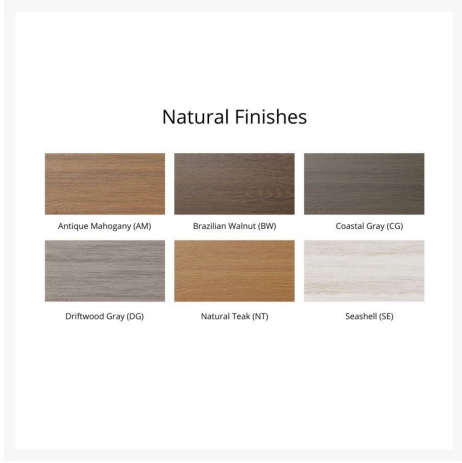

Product Images

Short Description

Comfo Back Swivel Bar Chair ESBC2135

Description

The Comfo Back Swivel Bar Chair (ESBC2135) by Berlin Gardens offers that classic Adirondack look with comfort you don't expect. This collection's clean edges, smooth, round backs and gently flared frame design give it a unique visual appeal, while sturdy, all-weather construction ensures lasting performance across the seasons. Whether you're looking for a refreshing pop of color, relaxing earth tones or minimalist basics for your next patio upgrade, this deck chair collection is sure to impress at your next gathering. Constructed with PolyTuf™ Lumber, one of the highest grades of poly lumber on the market, this piece is guaranteed to last.

Includes

- One (1) Comfo Back Swivel Bar Chair ESBC2135

Dimensions

- 27.5"W x 27"D x 50"H (53 lbs.)
- Arm Height: 35"
- Seat Height (No Cushion): This chair has a sloped seat; it's 24.25" in the front, 26.5" in the back
- Recommended space between seat and table is 10" - 12" for leg clearance

Features

- PolyTuf™ Lumber is dense, durable and virtually maintenance free
- Unlike natural wood, poly lumber won't crack, fade or rot over time
- Built to withstand a range of climates, including hot sun, snowy winters, and strong coastal winds
- High Density Polyethylene (HDPE) lumber manufactured using 95% recycled plastic
- UV protectant and color infused into the lumber; no painting or waterproofing needed
- BPA free and Amish made in the USA
- High, contoured back provides extra comfort and back support
- Chrome-plated stainless steel fasteners and aluminum support pieces are corrosion resistant
- Frame is easy to clean; simply spray off with a hose
- Some assembly required.