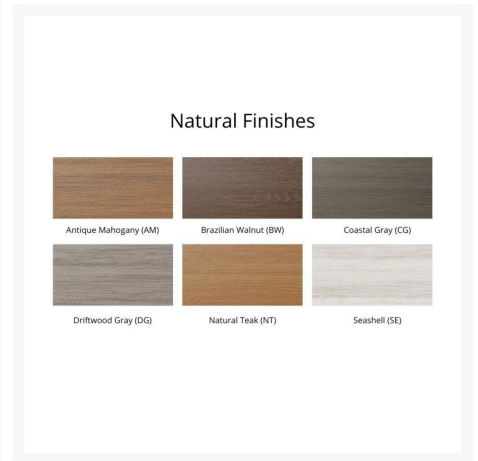

Short Description

Comfo Back Swivel Counter Chair ESCC2131

Description

The Comfo Back Swivel Counter Chair (ESCC2131) by Berlin Gardens offers that classic Adirondack look with comfort you don't expect. This collection's clean edges, smooth, round backs and gently flared frame design give it a unique visual appeal, while sturdy, all-weather construction ensures lasting performance across the seasons. Whether you're looking for a refreshing pop of color, relaxing earth tones or minimalist basics for your next patio upgrade, this deck chair collection is sure to impress at your next gathering. Constructed with PolyTuf™ Lumber, one of the highest grades of poly lumber on the market, this piece is guaranteed to last.

Includes

- One (1) Comfo Back Swivel Counter Chair ESCC2131

Dimensions

- 27.5"W x 27"D x 45"H (50 lbs.)
- Arm Height: 31"
- Seat Height (No Cushion): This chair has a sloped seat; it's 20.5" in the front, 22.5" in the back
- Recommended space between seat and table is 10" - 12" for leg clearance