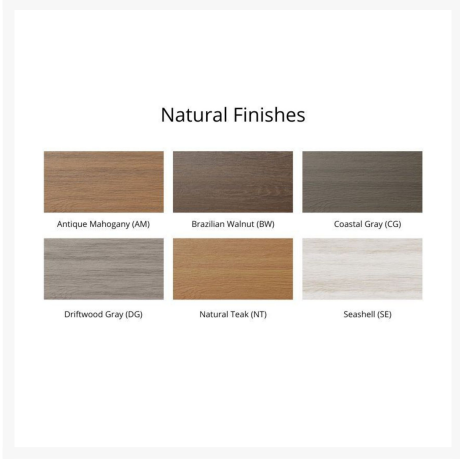

Short Description

Comfo Back Bar Chair PEBC2135

Description

The Comfo Back Bar Chair (PEBC2135) by Berlin Gardens offers that classic Adirondack look with comfort you don't expect. This collection's clean edges, smooth, round backs and gently flared frame design give it a unique visual appeal, while sturdy, all-weather construction ensures lasting performance across the seasons. Whether you're looking for a refreshing pop of color, relaxing earth tones or minimalist basics for your next patio upgrade, this deck chair collection is sure to impress at your next gathering. Constructed with PolyTuf™ Lumber, one of the highest grades of poly lumber on the market, this piece is guaranteed to last.

Includes

- One (1) Comfo Back Bar Chair PEBC2135

Dimensions

- 27.5"W x 29"D x 49.5"H (49 lbs.)
- Arm Height: 35"
- Seat Height (No Cushion): This chair has a sloped seat; it's 24.25"H in the back, 26.5"H in the front
- Recommended space between seat and table is 10" - 12" for leg clearance