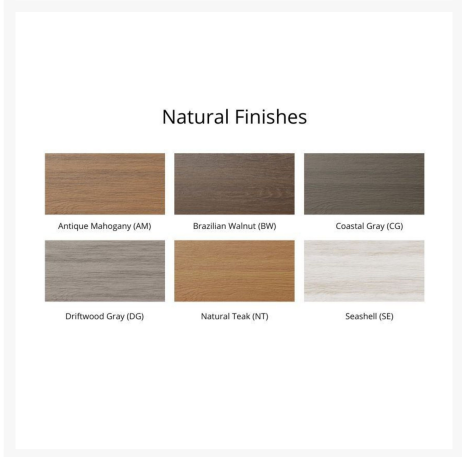

Short Description

Comfo Back Counter Chair PECC2131

Description

The Comfo Back Counter Chair (PECC2131) by Berlin Gardens offers that classic Adirondack look with comfort you don't expect. This collection's clean edges, smooth, round backs and gently flared frame design give it a unique visual appeal, while sturdy, all-weather construction ensures lasting performance across the seasons. Whether you're looking for a refreshing pop of color, relaxing earth tones or minimalist basics for your next patio upgrade, this deck chair collection is sure to impress at your next gathering. Constructed with PolyTuf™ Lumber, one of the highest grades of poly lumber on the market, this piece is guaranteed to last.

Includes

- One (1) Comfo Back Counter Chair PECC2131

Dimensions

- 27.5"W x 29"D x 45.5"H (47 lbs.)
- Arm Height: 31"
- Seat Height (No Cushion): This chair has a sloped seat; it's 20.5" in the front, 22.5" in the back
- Recommended space between seat and table is 10" - 12" for leg clearance