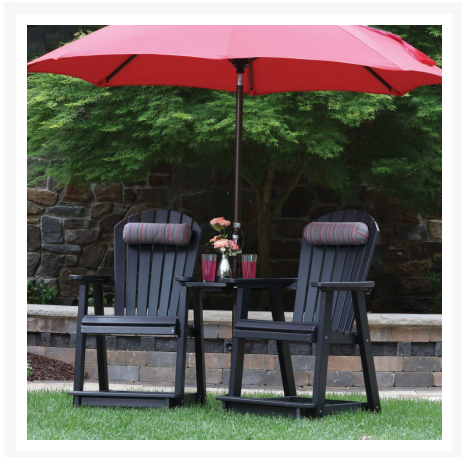

PATIO
PRODUCTIONS

Patio Productions San Diego

2161 Hancock St

San Diego, CA 92110

Phone: 1-888-947-4449

Product Images

Short Description

Comfo Back Counter Chair PECC2131

Description

The Comfo Back Counter Chair (PECC2131) by Berlin Gardens offers that classic Adirondack look with comfort you don't expect. This collection's clean edges, smooth, round backs and gently flared frame design give it a unique visual appeal, while sturdy, all-weather construction ensures lasting performance across the seasons. Whether you're looking for a refreshing pop of color, relaxing earth tones or minimalist basics for your next patio upgrade, this deck chair collection is sure to impress at your next gathering. Constructed with PolyTuf™ Lumber, one of the highest grades of poly lumber on the market, this piece is guaranteed to last.

Includes

- One (1) Comfo Back Counter Chair PECC2131

Dimensions

- 27.5"W x 29"D x 45.5"H (47 lbs.)
- Arm Height: 31"
- Seat Height (No Cushion): This chair has a sloped seat; it's 20.5" in the front, 22.5" in the back
- Recommended space between seat and table is 10" - 12" for leg clearance

Features

- PolyTuf™ Lumber is dense, durable and virtually maintenance free
- Unlike natural wood, poly lumber won't crack, fade or rot over time
- Built to withstand a range of climates, including hot sun, snowy winters, and strong coastal winds
- High Density Polyethylene (HDPE) lumber manufactured using 95% recycled plastic
- UV protectant and color infused into the lumber; no painting or waterproofing needed
- BPA free and Amish made in the USA
- High, contoured back provides extra comfort and back support
- Chrome-plated stainless steel fasteners and aluminum support pieces are corrosion resistant
- Frame is easy to clean; simply spray off with a hose
- Some assembly required.