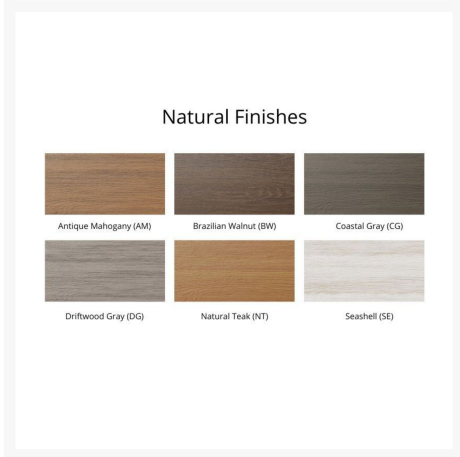

Short Description

Comfo Back Adirondack Chair PATC2400

Description

The Comfo Back Adirondack Chair (PATC2400) by Berlin Gardens offers that classic Adirondack look with comfort you don't expect. This collection's clean edges, smooth, round backs and gently flared frame design give it a unique visual appeal, while sturdy, all-weather construction ensures lasting performance across the seasons. Whether you're looking for a refreshing pop of color, relaxing earth tones or minimalist basics for your next patio upgrade, this deck chair collection is sure to impress at your next gathering. Constructed with PolyTuf™ Lumber, one of the highest grades of poly lumber on the market, this piece is guaranteed to last.

Includes

- One (1) Comfo Back Adirondack Chair PATC2400

Dimensions

- 31.5"W x 32.5"D x 38.5"H (54 lbs.)
- Arm Height: 24"
- Seat Height (No Cushion): This chair has a sloped seat; it's 11.5" in the front, 16.25" in the back
- Recommended space between seat and table is 10" - 12" for leg clearance