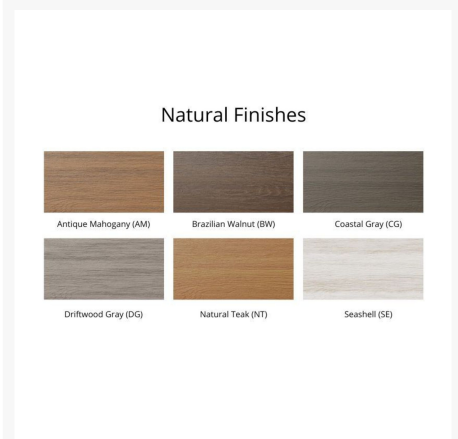

Product Images

Short Description

Mayhew Chat Chair MHCTC2734

Description

With its timeless appeal and lasting durability, the Mayhew Chat Chair (MHCTC2734) by Berlin Gardens makes an excellent pick for low-maintenance patio seating. Mayhew's contemporary frame design, clean lines and East Coast charm give it a unique visual appeal, while sturdy, all-weather construction ensures lasting performance across the seasons. Whether you're looking for a refreshing pop of color, relaxing earth tones or minimalist basics for your next patio upgrade, this outdoor furniture collection is sure to impress at your next gathering. Constructed with PolyTuf™ Lumber, one of the highest grades of poly lumber on the market, this piece is guaranteed to last.

Includes

- One (1) Mayhew Chat Chair MHCTC2734

Dimensions

- 27.5"W x 27"D x 34"H (42 lbs.)
- Arm Height: 23"
- Seat Height (No Cushion): 15.75"

Features

- PolyTuf™ Lumber is dense, durable and virtually maintenance free
- Unlike natural wood, poly lumber won't crack, fade or rot over time
- Built to withstand a range of climates, including hot sun, snowy winters, and strong coastal winds
- High Density Polyethylene (HDPE) lumber manufactured using 95% recycled plastic
- UV protectant and color infused into the lumber; no painting or waterproofing needed
- BPA free and Amish made in the USA
- Chrome-plated stainless steel fasteners and aluminum support pieces are corrosion resistant
- Frame and cushions are easy to clean; simply spray off with a hose
- Some assembly required