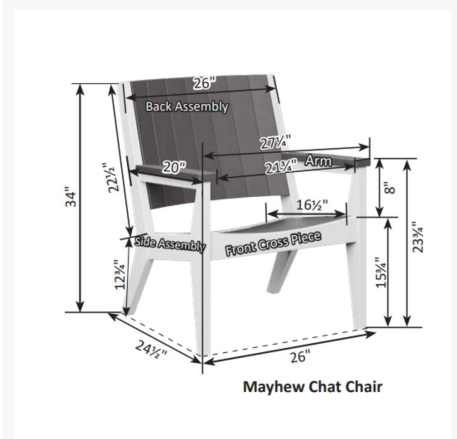

Product Images

Short Description

Mayhew Chat Chair MHCTC2734

Description

With its timeless appeal and lasting durability, the Mayhew Chat Chair (MHCTC2734) by Berlin Gardens makes an excellent pick for low-maintenance patio seating. Mayhew's contemporary frame design, clean lines and East Coast charm give it a unique visual appeal, while sturdy, all-weather construction ensures lasting performance across the seasons. Whether you're looking for a refreshing pop of color, relaxing earth tones or minimalist basics for your next patio upgrade, this outdoor furniture collection is sure to impress at your next gathering. Constructed with PolyTuf™ Lumber, one of the highest grades of poly lumber on the market, this piece is guaranteed to last.

Includes

- One (1) Mayhew Chat Chair MHCTC2734

Dimensions

- 27.5"W x 27"D x 34"H (42 lbs.)
- Arm Height: 23"
- Seat Height (No Cushion): 15.75"

Features

- PolyTuf™ Lumber is dense, durable and virtually maintenance free
- Unlike natural wood, poly lumber won't crack, fade or rot over time
- Built to withstand a range of climates, including hot sun, snowy winters, and strong coastal winds
- High Density Polyethylene (HDPE) lumber manufactured using 95% recycled plastic
- UV protectant and color infused into the lumber; no painting or waterproofing needed
- BPA free and Amish made in the USA
- Chrome-plated stainless steel fasteners and aluminum support pieces are corrosion resistant
- Frame and cushions are easy to clean; simply spray off with a hose
- Some assembly required