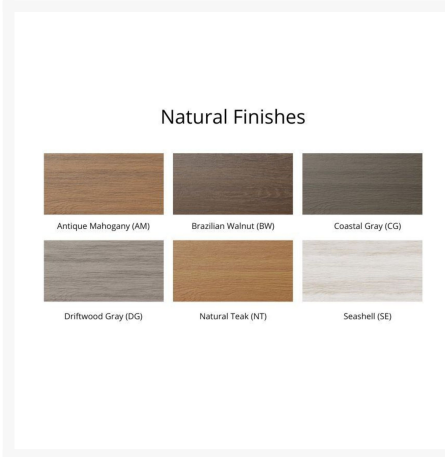

Short Description

Mayhew Stationary Adirondack Chair MHSAC3039

Description

With its timeless appeal and lasting durability, the DISC Mayhew Stationary Adirondack Chair (MHSAC3039) by Berlin Gardens makes an excellent pick for low-maintenance patio seating. Mayhew's contemporary frame design, clean lines and East Coast charm give it a unique visual appeal, while sturdy, all-weather construction ensures lasting performance across the seasons. Whether you're looking for a refreshing pop of color, relaxing earth tones or minimalist basics for your next patio upgrade, this outdoor furniture collection is sure to impress at your next gathering. Constructed with PolyTuf™ Lumber, one of the highest grades of poly lumber on the market, this piece is guaranteed to last.

Includes

- One (1) Mayhew Stationary Adirondack Chair MHSAC3039

Dimensions

- 31"W x 32"D x 40.5"H (38 lbs.)
- Arm Height: 23.25"
- Seat Height (No Cushion): This chair has a sloped seat; it's 11" in the front, 15.75" in the back