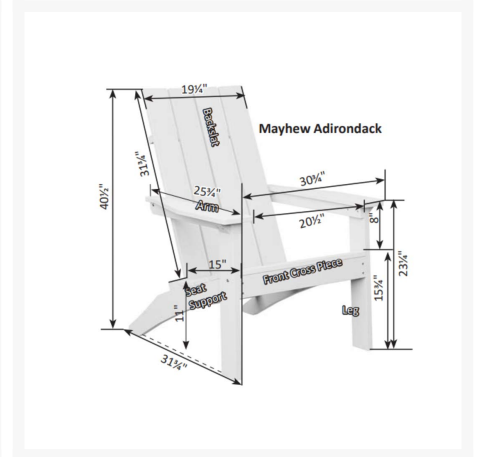

Short Description

Mayhew Stationary Adirondack Chair MHSAC3039

Description

With its timeless appeal and lasting durability, the DISC Mayhew Stationary Adirondack Chair (MHSAC3039) by Berlin Gardens makes an excellent pick for low-maintenance patio seating. Mayhew's contemporary frame design, clean lines and East Coast charm give it a unique visual appeal, while sturdy, all-weather construction ensures lasting performance across the seasons. Whether you're looking for a refreshing pop of color, relaxing earth tones or minimalist basics for your next patio upgrade, this outdoor furniture collection is sure to impress at your next gathering. Constructed with PolyTuf™ Lumber, one of the highest grades of poly lumber on the market, this piece is guaranteed to last.

Includes

- One (1) Mayhew Stationary Adirondack Chair MHSAC3039

Dimensions

- 31"W x 32"D x 40.5"H (38 lbs.)
- Arm Height: 23.25"
- Seat Height (No Cushion): This chair has a sloped seat; it's 11" in the front, 15.75" in the back