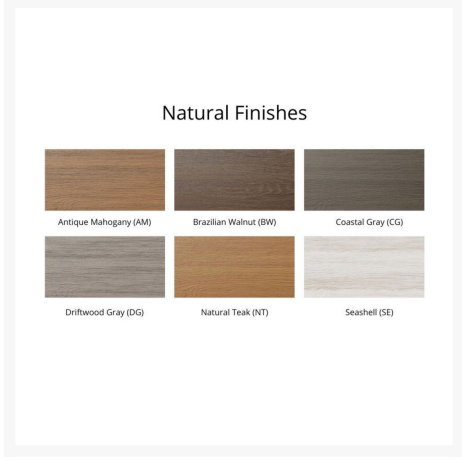

Product Images

Short Description

Mayhew Sling Dining Arm Chair MHSDAC2236

Description

With its timeless appeal and lasting durability, the Mayhew Sling Dining Arm Chair (MHSDAC2236) by Berlin Gardens makes an excellent pick for low-maintenance patio seating. Mayhew's contemporary frame design, clean lines and East Coast charm give it a unique visual appeal, while sturdy, all-weather construction ensures lasting performance across the seasons. Whether you're looking for a refreshing pop of color, relaxing earth tones or minimalist basics for your next patio upgrade, this outdoor furniture collection is sure to impress at your next gathering. Constructed with PolyTuf™ Lumber, one of the highest grades of poly lumber on the market, this piece is guaranteed to last. Its durable aluminum support pieces and strong sling fabric are also made to endure in any outdoor setting, rain or shine.

Includes

- One (1) Mayhew Sling Dining Arm Chair MHSDAC2236

Dimensions

- 22.5"W x 24.5"D x 37"H (22 lbs.)
- Arm Height: 26.25"

- Seat Height (No Cushion): 18.25"

Features

- PolyTuf™ Lumber is dense, durable and virtually maintenance free
- Unlike natural wood, poly lumber won't crack, fade or rot over time
- Built to withstand a range of climates, including hot sun, snowy winters, and strong coastal winds
- High Density Polyethylene (HDPE) lumber manufactured using 95% recycled plastic
- UV protectant and color infused into the lumber; no painting or waterproofing needed
- BPA free and Amish made in the USA
- Sling fabric is comfortable, quick-drying and low maintenance
- Chrome-plated stainless steel fasteners and aluminum support pieces are corrosion resistant
- Frame and sling are easy to clean; simply spray off with a hose
- Some assembly required