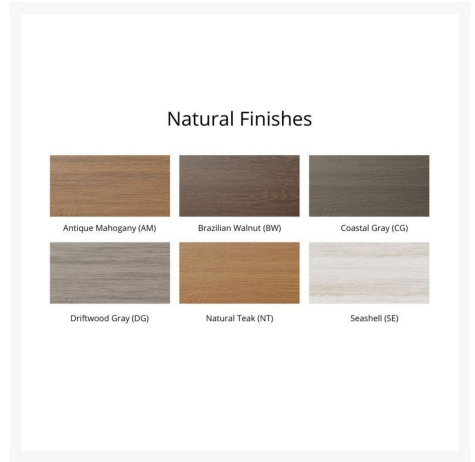

Product Images

Short Description

Mayhew Ottoman MHO2611

Description

With its timeless appeal and lasting durability, the Mayhew Ottoman (MHO2611) by Berlin Gardens makes an excellent pick for low-maintenance patio seating. Mayhew's contemporary frame design, clean lines and East Coast charm give it a unique visual appeal, while sturdy, all-weather construction ensures lasting performance across the seasons. Whether you're looking for a refreshing pop of color, relaxing earth tones or minimalist basics for your next patio upgrade, this outdoor furniture collection is sure to impress at your next gathering. Constructed with PolyTuf™ Lumber, one of the highest grades of poly lumber on the market, this piece is guaranteed to last. Its durable aluminum support pieces, all-weather cushions and fade-resistant fabric are also made to endure in any outdoor setting, rain or shine. This item comes with self welt, which you can read more about below!

Includes

- One (1) Mayhew Ottoman with Cushion MHO2611

Dimensions

- 23.5"W x 22"D x 11.5"H (24 lbs.)

- Seat Height (With Cushion): 17.25"
- Seat Height (No Cushion): 10.25"

Features

- PolyTuf™ Lumber is dense, durable and virtually maintenance free
- Unlike natural wood, poly lumber won't crack, fade or rot over time
- Built to withstand a range of climates, including hot sun, snowy winters, and strong coastal winds
- High Density Polyethylene (HDPE) lumber manufactured using 95% recycled plastic
- UV protectant and color infused into the lumber; no painting or waterproofing needed
- BPA free and Amish made in the USA
- Cushions are made with quick-drying Polyurethane foam and wrapped in Dacron, which wicks away moisture
- Cushions are made with Sunbrella fabric, which has a 5 year fade warranty and is easy to clean
- Chrome-plated stainless steel fasteners and aluminum support pieces are corrosion resistant
- Frame and cushions are easy to clean; simply spray off with a hose
- No assembly required