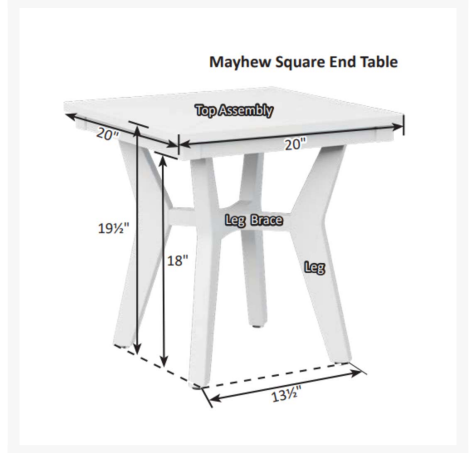

## Short Description

Mayhew Square End Table MHSET2020

Includes

- One (1) Mayhew Square End Table MHSET2020

Dimensions

- 20"W x 20"D x 19.5"H (18 lbs.)

Features

- PolyTuf™ Lumber is dense, durable and virtually maintenance free
- Unlike natural wood, poly lumber won't crack, fade or rot over time
- Built to withstand a range of climates, including hot sun, snowy winters, and strong coastal winds
- High Density Polyethylene (HDPE) lumber manufactured using 95% recycled plastic
- UV protectant and color infused into the lumber; no painting or waterproofing needed
- BPA free and Amish made in the USA
- Chrome-plated stainless steel fasteners and aluminum support pieces are corrosion resistant
- Frame is easy to clean; simply spray off with a hose
- No assembly required