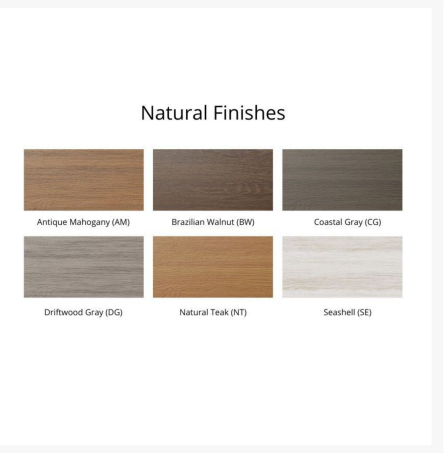

## Short Description

Mayhew Square End Table MHSET2020

## Description

With its timeless appeal and lasting durability, the Mayhew Square End Table (MHSET2020) by Berlin Gardens makes an excellent pick for low-maintenance patio seating. Mayhew's contemporary frame design, clean lines and East Coast charm give it a unique visual appeal, while sturdy, all-weather construction ensures lasting performance across the seasons. Whether you're looking for a refreshing pop of color, relaxing earth tones or minimalist basics for your next patio upgrade, this outdoor furniture collection is sure to impress at your next gathering. Constructed with PolyTuf™ Lumber, one of the highest grades of poly lumber on the market, this piece is guaranteed to last.

Includes

- One (1) Mayhew Square End Table MHSET2020

Dimensions

- 20"W x 20"D x 19.5"H (18 lbs.)

Features

- PolyTuf™ Lumber is dense, durable and virtually maintenance free
- Unlike natural wood, poly lumber won't crack, fade or rot over time
- Built to withstand a range of climates, including hot sun, snowy winters, and strong coastal winds
- High Density Polyethylene (HDPE) lumber manufactured using 95% recycled plastic
- UV protectant and color infused into the lumber; no painting or waterproofing needed
- BPA free and Amish made in the USA
- Chrome-plated stainless steel fasteners and aluminum support pieces are corrosion resistant
- Frame is easy to clean; simply spray off with a hose
- No assembly required