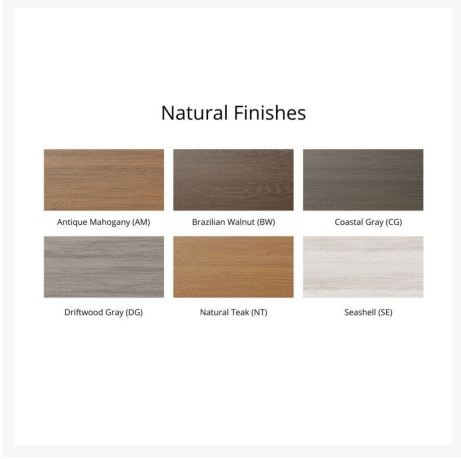

Short Description

Mayhew Rectangular Coffee Table MHRCT4818

Description

With its timeless appeal and lasting durability, the Mayhew Rectangular Coffee Table (MHRCT4818) by Berlin Gardens makes an excellent pick for low-maintenance patio seating. Mayhew's contemporary frame design, clean lines and East Coast charm give it a unique visual appeal, while sturdy, all-weather construction ensures lasting performance across the seasons. Whether you're looking for a refreshing pop of color, relaxing earth tones or minimalist basics for your next patio upgrade, this outdoor furniture collection is sure to impress at your next gathering. Constructed with PolyTuf™ Lumber, one of the highest grades of poly lumber on the market, this piece is guaranteed to last.

Includes

- One (1) Mayhew Rectangular Coffee Table MHRCT4818

Dimensions

- 22.5"W x 45"L x 18.5"H (42 lbs.)

Features