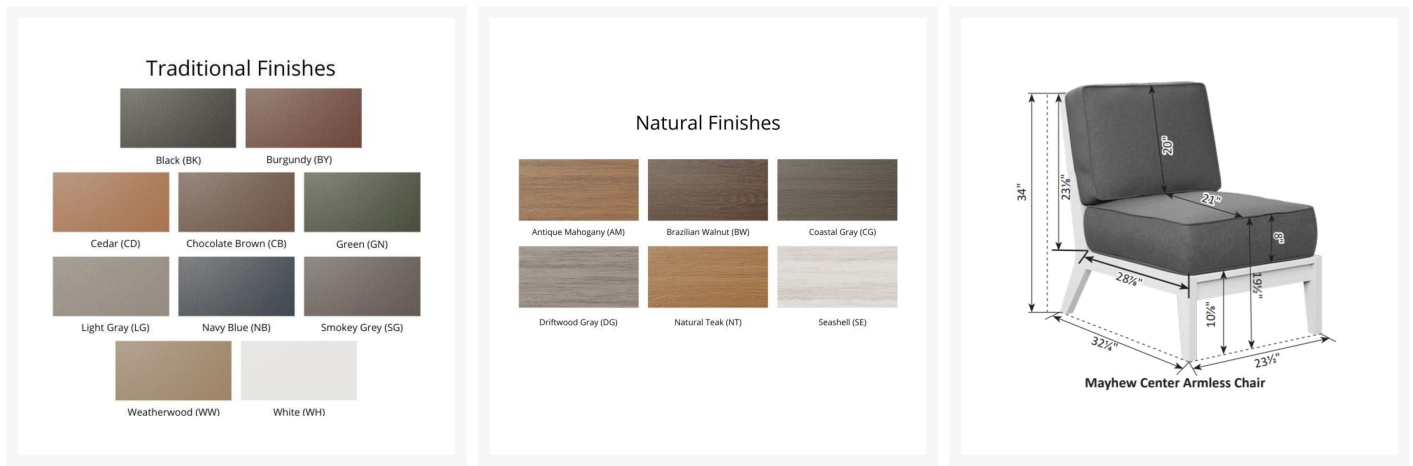

Short Description

Mayhew Center Armless Chair MHCAS2334

Description

With its timeless appeal and lasting durability, the Mayhew Center Armless Chair (MHCAS2334) by Berlin Gardens makes an excellent pick for low-maintenance patio seating. Mayhew's contemporary frame design, clean lines and East Coast charm give it a unique visual appeal, while sturdy, all-weather construction ensures lasting performance across the seasons. Whether you're looking for a refreshing pop of color, relaxing earth tones or minimalist basics for your next patio upgrade, this outdoor furniture collection is sure to impress at your next gathering. Constructed with PolyTuf™ Lumber, one of the highest grades of poly lumber on the market, this piece is guaranteed to last. Its durable aluminum support pieces, all-weather cushions and fade-resistant fabric are also made to endure in any outdoor setting, rain or shine. This item comes with self welt, which you can read more about below!

Includes

- One (1) Mayhew Center Armless Chair with Cushions MHCAS2334

Dimensions

- 24"L x 33"D x 34"H (30 lbs.)
- Seat Height (With Cushion): 19.5"
- Seat Height (No Cushion): 10.88"

Features

- PolyTuf™ Lumber is dense, durable and virtually maintenance free
- Unlike natural wood, poly lumber won't crack, fade or rot over time
- Built to withstand a range of climates, including hot sun, snowy winters, and strong coastal winds
- High Density Polyethylene (HDPE) lumber manufactured using 95% recycled plastic
- UV protectant and color infused into the lumber; no painting or waterproofing needed
- BPA free and Amish made in the USA
- Cushions are made with quick-drying Polyurethane foam and wrapped in Dacron, which wicks away moisture