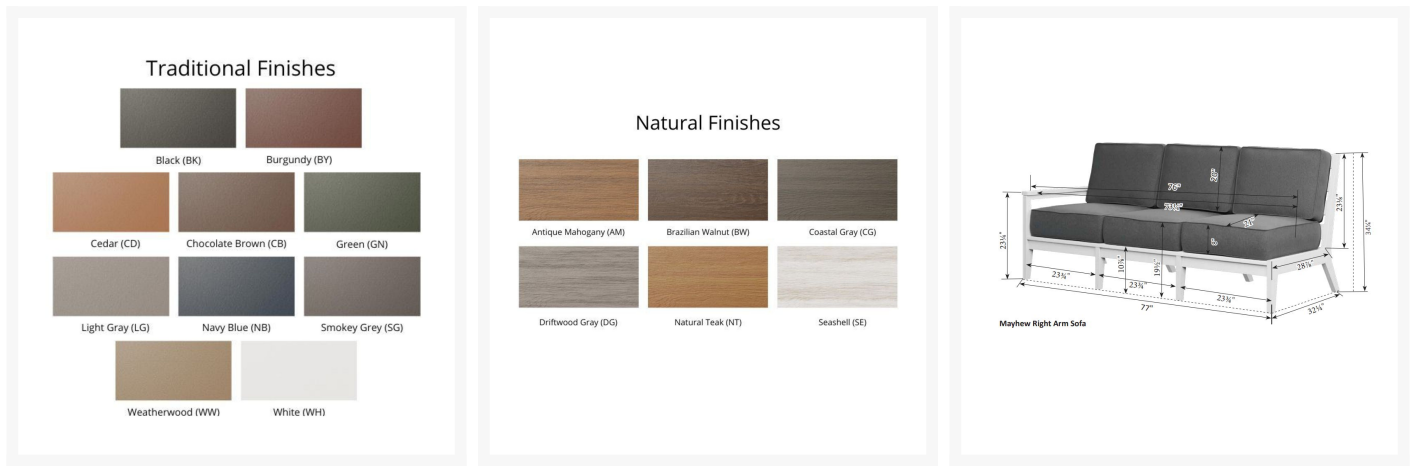

Patio Productions San Diego

2161 Hancock St

San Diego, CA 92110

Phone: 1-888-947-4449

Product Images

Short Description

Mayhew Right Arm Sectional Sofa MHRSS7734

Description

With its timeless appeal and lasting durability, the Mayhew Right Arm Sectional Sofa (MHRSS7734) by Berlin Gardens makes an excellent pick for low-maintenance patio seating. Mayhew's contemporary frame design, clean lines and East Coast charm give it a unique visual appeal, while sturdy, all-weather construction ensures lasting performance across the seasons. Whether you're looking for a refreshing pop of color, relaxing earth tones or minimalist basics for your next patio upgrade, this outdoor furniture collection is sure to impress at your next gathering. Constructed with PolyTuf™ Lumber, one of the highest grades of poly lumber on the market, this piece is guaranteed to last. Its durable aluminum support pieces, all-weather cushions and fade-resistant fabric are also made to endure in any outdoor setting, rain or shine. This item comes with self welt, which you can read more about below!

Includes

- One (1) Mayhew Right Arm Sectional Sofa MHRSS7734

Dimensions

- 78.5"L x 33"D x 34.5"H (88 lbs.)
- Arm Height: 23"
- Seat Height (With Cushion): 19.5"
- Seat Height (No Cushion): 10.88"

Features