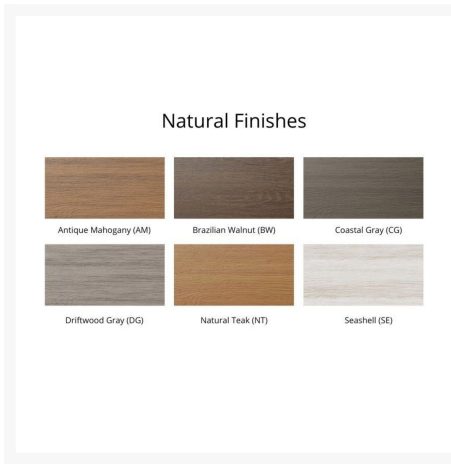

Product Images

Short Description

Mayhew Left Arm Sectional Sofa MHLSS7734

Description

With its timeless appeal and lasting durability, the Mayhew Left Arm Sectional Sofa (MHLSS7734) by Berlin Gardens makes an excellent pick for low-maintenance patio seating. Mayhew's contemporary frame design, clean lines and East Coast charm give it a unique visual appeal, while sturdy, all-weather construction ensures lasting performance across the seasons. Whether you're looking for a refreshing pop of color, relaxing earth tones or minimalist basics for your next patio upgrade, this outdoor furniture collection is sure to impress at your next gathering. Constructed with PolyTuf™ Lumber, one of the highest grades of poly lumber on the market, this piece is guaranteed to last. Its durable aluminum support pieces, all-weather cushions and fade-resistant fabric are also made to endure in any outdoor setting, rain or shine. This item comes with self welt, which you can read more about below!

Includes

- One (1) Mayhew Left Arm Sectional Sofa MHLSS7734

Dimensions

- 78.5"L x 33"D x 34.5"H (88 lbs.)
- Arm Height: 23"
- Seat Height (With Cushion): 19.5"
- Seat Height (No Cushion): 10.88"

Features

- PolyTuf™ Lumber is dense, durable and virtually maintenance free
- Unlike natural wood, poly lumber won't crack, fade or rot over time
- Built to withstand a range of climates, including hot sun, snowy winters, and strong coastal winds
- High Density Polyethylene (HDPE) lumber manufactured using 95% recycled plastic
- UV protectant and color infused into the lumber; no painting or waterproofing needed
- BPA free and Amish made in the USA
- Cushions are made with quick-drying Polyurethane foam and wrapped in Dacron, which wicks away