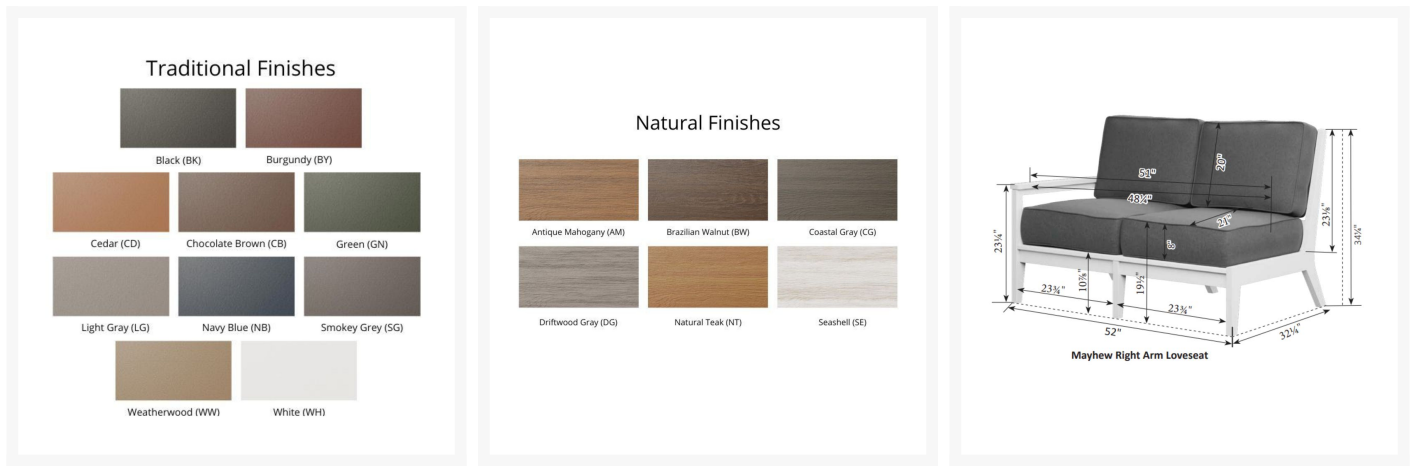

Short Description

Mayhew Right Arm Sectional Loveseat MHRSL5134

Description

With its timeless appeal and lasting durability, the Mayhew Right Arm Sectional Loveseat (MHRSL5134) by Berlin Gardens makes an excellent pick for low-maintenance patio seating. Mayhew's contemporary frame design, clean lines and East Coast charm give it a unique visual appeal, while sturdy, all-weather construction ensures lasting performance across the seasons. Whether you're looking for a refreshing pop of color, relaxing earth tones or minimalist basics for your next patio upgrade, this outdoor furniture collection is sure to impress at your next gathering. Constructed with PolyTuf™ Lumber, one of the highest grades of poly lumber on the market, this piece is guaranteed to last. Its durable aluminum support pieces, all-weather cushions and fade-resistant fabric are also made to endure in any outdoor setting, rain or shine. This item comes with self welt, which you can read more about below!

Includes

- One (1) Mayhew Right Arm Sectional Loveseat MHRSL5134

Dimensions

- 52"W x 34"D x 34.5"H (62 lbs.)
- Arm Height: 23"
- Seat Height (With Cushion): 19.5"
- Seat Height (No Cushion): 10.88"

Features

- PolyTuf™ Lumber is dense, durable and virtually maintenance free
- Unlike natural wood, poly lumber won't crack, fade or rot over time
- Built to withstand a range of climates, including hot sun, snowy winters, and strong coastal winds
- High Density Polyethylene (HDPE) lumber manufactured using 95% recycled plastic
- UV protectant and color infused into the lumber; no painting or waterproofing needed
- BPA free and Amish made in the USA
- Cushions are made with quick-drying Polyurethane foam and wrapped in Dacron, which wicks away