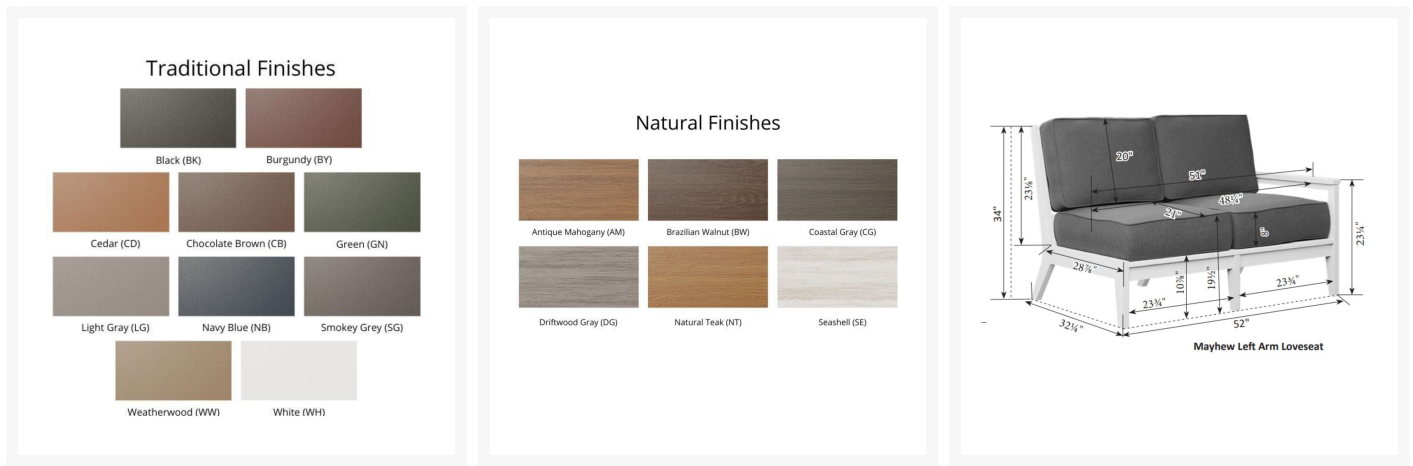

## Short Description

Mayhew Left Arm Sectional Loveseat MHL5134