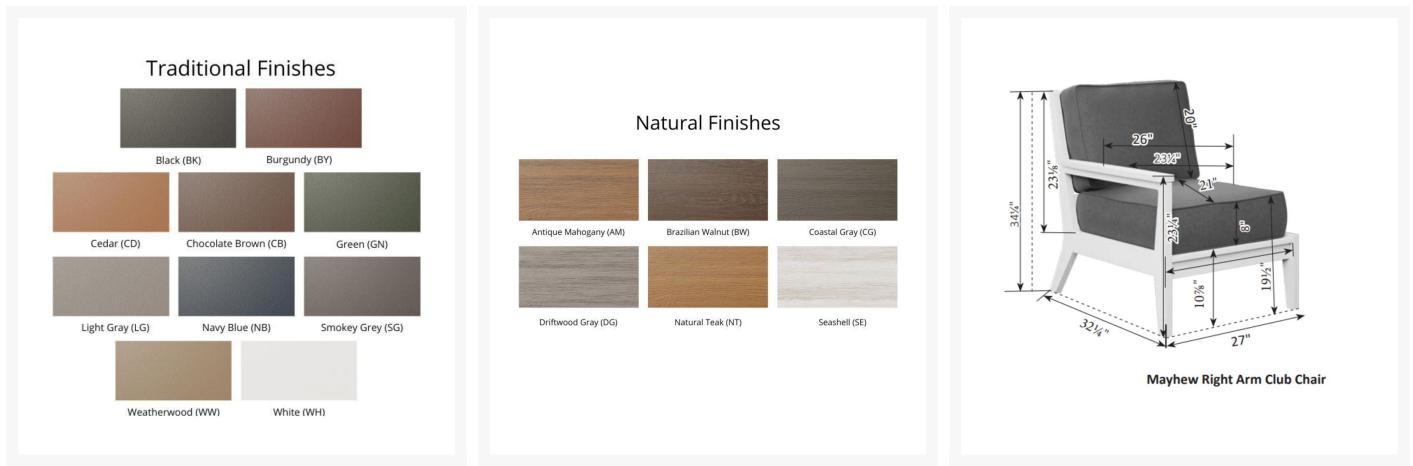

## Short Description

Mayhew Right Arm Sectional Club Chair MHRSC2734

## Description

With its timeless appeal and lasting durability, the Mayhew Right Arm Sectional Club Chair (MHRSC2734) by Berlin Gardens makes an excellent pick for low-maintenance patio seating. Mayhew's contemporary frame design, clean lines and East Coast charm give it a unique visual appeal, while sturdy, all-weather construction ensures lasting performance across the seasons. Whether you're looking for a refreshing pop of color, relaxing earth tones or minimalist basics for your next patio upgrade, this outdoor furniture collection is sure to impress at your next gathering. Constructed with PolyTuf™ Lumber, one of the highest grades of poly lumber on the market, this piece is guaranteed to last. Its durable aluminum support pieces, all-weather cushions and fade-resistant fabric are also made to endure in any outdoor setting, rain or shine. This item comes with self welt, which you can read more about below!