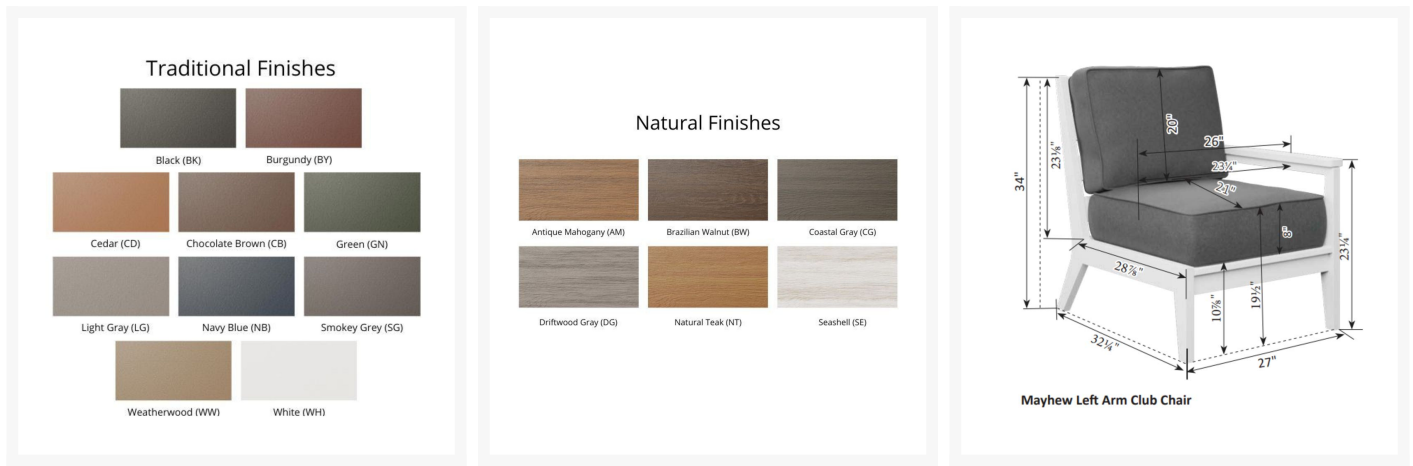

Product Images

Short Description

Mayhew Left Arm Sectional Club Chair MHLSC2734

Description

With its timeless appeal and lasting durability, the Mayhew Left Arm Sectional Club Chair (MHLSC2734) by Berlin Gardens makes an excellent pick for low-maintenance patio seating. Mayhew's contemporary frame design, clean lines and East Coast charm give it a unique visual appeal, while sturdy, all-weather construction ensures lasting performance across the seasons. Whether you're looking for a refreshing pop of color, relaxing earth tones or minimalist basics for your next patio upgrade, this outdoor furniture collection is sure to impress at your next gathering. Constructed with PolyTuf™ Lumber, one of the highest grades of poly lumber on the market, this piece is guaranteed to last. Its durable aluminum support pieces, all-weather cushions and fade-resistant fabric are also made to endure in any outdoor setting, rain or shine. This item comes with self welt, which you can read more about below!

Includes

- One (1) Mayhew Left Arm Sectional Club Chair MHLSC2734

Dimensions

- 27"W x 34"D x 34.5"H (36 lbs.)
- Arm Height: 23"
- Seat Height (With Cushion): 19.5"
- Seat Height (No Cushion): 10.88"

Features