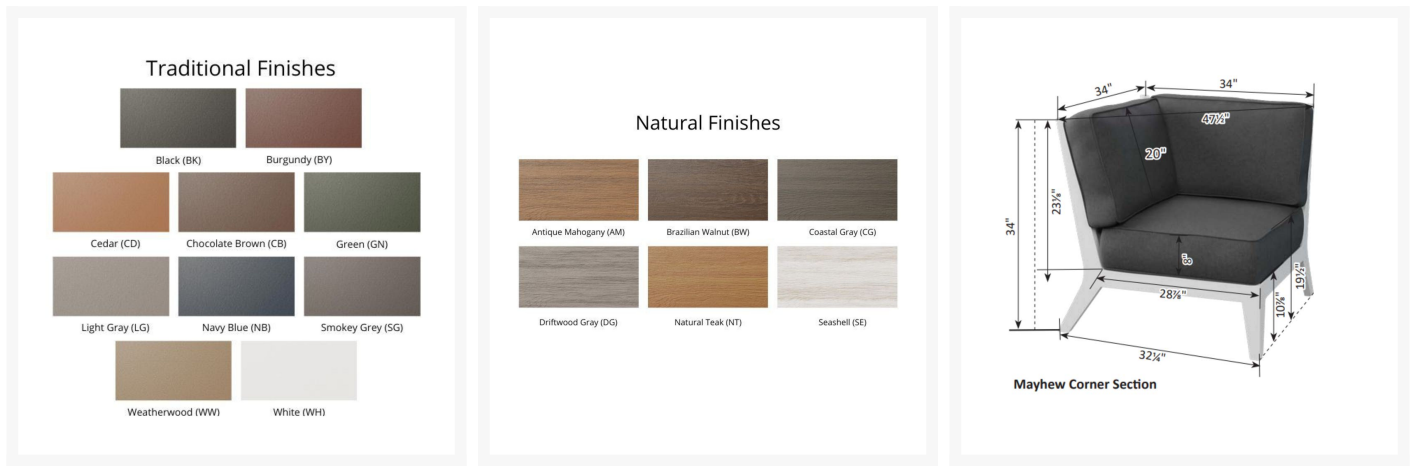

Short Description

Mayhew Corner Section MHCS4747

Description

With its timeless appeal and lasting durability, the Mayhew Corner Section (MHCS4747) by Berlin Gardens makes an excellent pick for low-maintenance patio seating. Mayhew's contemporary frame design, clean lines and East Coast charm give it a unique visual appeal, while sturdy, all-weather construction ensures lasting performance across the seasons. Whether you're looking for a refreshing pop of color, relaxing earth tones or minimalist basics for your next patio upgrade, this outdoor furniture collection is sure to impress at your next gathering. Constructed with PolyTuf™ Lumber, one of the highest grades of poly lumber on the market, this piece is guaranteed to last. Its durable aluminum support pieces, all-weather cushions and fade-resistant fabric are also made to endure in any outdoor setting, rain or shine. This item comes with self welt, which you can read more about below!

Includes

- One (1) Mayhew Corner Section with Cushions MHCS4747

Dimensions

- 33.5"W x 33.5"D x 34.5"H (46 lbs.)
- Seat Height (With Cushion): 19.5"
- Seat Height (No Cushion): 10.88"

Features

- PolyTuf™ Lumber is dense, durable and virtually maintenance free
- Unlike natural wood, poly lumber won't crack, fade or rot over time
- Built to withstand a range of climates, including hot sun, snowy winters, and strong coastal winds
- High Density Polyethylene (HDPE) lumber manufactured using 95% recycled plastic
- UV protectant and color infused into the lumber; no painting or waterproofing needed
- BPA free and Amish made in the USA
- Cushions are made with quick-drying Polyurethane foam and wrapped in Dacron, which wicks away moisture