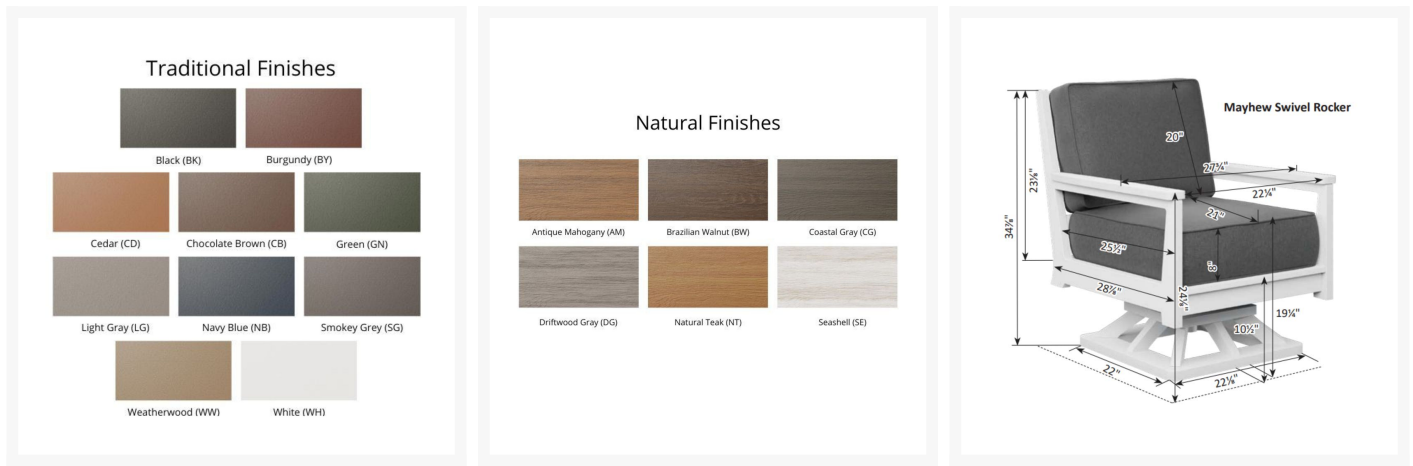

Short Description

Mayhew Swivel Rocker MHSR3034

Description

With its timeless appeal and lasting durability, the Mayhew Swivel Rocker (MHSR3034) by Berlin Gardens makes an excellent pick for low-maintenance patio seating. Mayhew's contemporary frame design, clean lines and East Coast charm give it a unique visual appeal, while sturdy, all-weather construction ensures lasting performance across the seasons. Whether you're looking for a refreshing pop of color, relaxing earth tones or minimalist basics for your next patio upgrade, this outdoor furniture collection is sure to impress at your next gathering. Constructed with PolyTuf™ Lumber, one of the highest grades of poly lumber on the market, this piece is guaranteed to last. Its durable aluminum support pieces, all-weather cushions and fade-resistant fabric are also made to endure in any outdoor setting, rain or shine. This item comes with self welt, which you can read more about below!

Includes

- One (1) Mayhew Swivel Rocker with Cushions MHSR3034

Dimensions

- 27"W x 32"D x 35"H (64 lbs.)
- Arm Height: 23"
- Seat Height (With Cushion): 19.25"
- Seat Height (No Cushion): 10.5"

Features

- PolyTuf™ Lumber is dense, durable and virtually maintenance free
- Unlike natural wood, poly lumber won't crack, fade or rot over time
- Built to withstand a range of climates, including hot sun, snowy winters, and strong coastal winds
- High Density Polyethylene (HDPE) lumber manufactured using 95% recycled plastic
- UV protectant and color infused into the lumber; no painting or waterproofing needed
- BPA free and Amish made in the USA
- Cushions are made with quick-drying Polyurethane foam and wrapped in Dacron, which wicks away