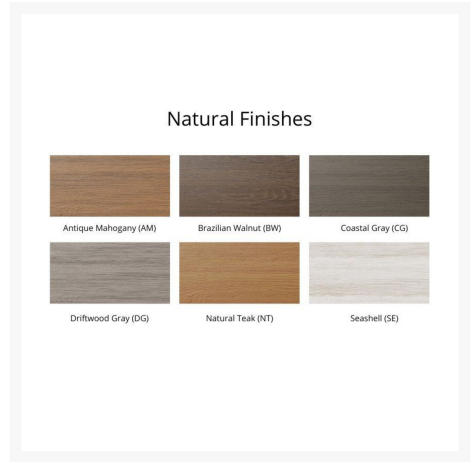

Short Description

Mayhew Sofa MHS7834

Description

With its timeless appeal and lasting durability, the Mayhew Sofa (MHS7834) by Berlin Gardens makes an excellent pick for low-maintenance patio seating. Mayhew's contemporary frame design, clean lines and East Coast charm give it a unique visual appeal, while sturdy, all-weather construction ensures lasting performance across the seasons. Whether you're looking for a refreshing pop of color, relaxing earth tones or minimalist basics for your next patio upgrade, this outdoor furniture collection is sure to impress at your next gathering. Constructed with PolyTuf™ Lumber, one of the highest grades of poly lumber on the market, this piece is guaranteed to last. Its durable aluminum support pieces, all-weather cushions and fade-resistant fabric are also made to endure in any outdoor setting, rain or shine. This item comes with self welt, which you can read more about below!

Includes

- One (1) Mayhew Sofa with Cushions MHS7834

Dimensions

- 78"W x 32"D x 34"H (92 lbs.)