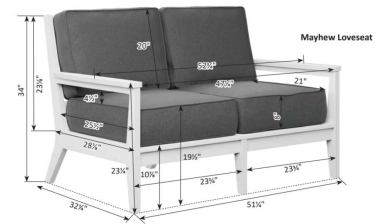

Natural Finishes

Short Description

Mayhew Loveseat MHL5234

Description

With its timeless appeal and lasting durability, the Mayhew Loveseat (MHL5234) by Berlin Gardens makes an excellent pick for low-maintenance patio seating. Mayhew's contemporary frame design, clean lines and East Coast charm give it a unique visual appeal, while sturdy, all-weather construction ensures lasting performance across the seasons. Whether you're looking for a refreshing pop of color, relaxing earth tones or minimalist basics for your next patio upgrade, this outdoor furniture collection is sure to impress at your next gathering. Constructed with PolyTuf™ Lumber, one of the highest grades of poly lumber on the market, this piece is guaranteed to last. Its durable aluminum support pieces, all-weather cushions and fade-resistant fabric are also made to endure in any outdoor setting, rain or shine. This item comes with self welt, which you can read more about below!

Includes

- One (1) Mayhew Loveseat with Cushions MHL5234

Dimensions

- 53"W x 32"D x 34"H (66 lbs.)