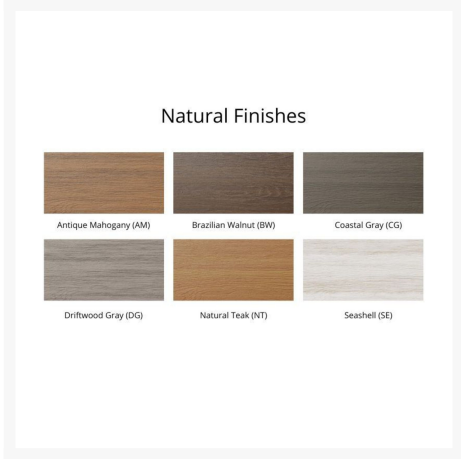

Short Description

Mayhew Club Chair MHCC2834

Description

With its timeless appeal and lasting durability, the Mayhew Club Chair (MHCC2834) by Berlin Gardens makes an excellent pick for low-maintenance patio seating. Mayhew's contemporary frame design, clean lines and East Coast charm give it a unique visual appeal, while sturdy, all-weather construction ensures lasting performance across the seasons. Whether you're looking for a refreshing pop of color, relaxing earth tones or minimalist basics for your next patio upgrade, this outdoor furniture collection is sure to impress at your next gathering. Constructed with PolyTuf™ Lumber, one of the highest grades of poly lumber on the market, this piece is guaranteed to last. Its durable aluminum support pieces, all-weather cushions and fade-resistant fabric are also made to endure in any outdoor setting, rain or shine. This item comes with self welt, which you can read more about below!

Includes

- One (1) Mayhew Club Chair with Cushions MHCC2834

Dimensions

- 28" W X 32" D X 34" H (40 lbs.)