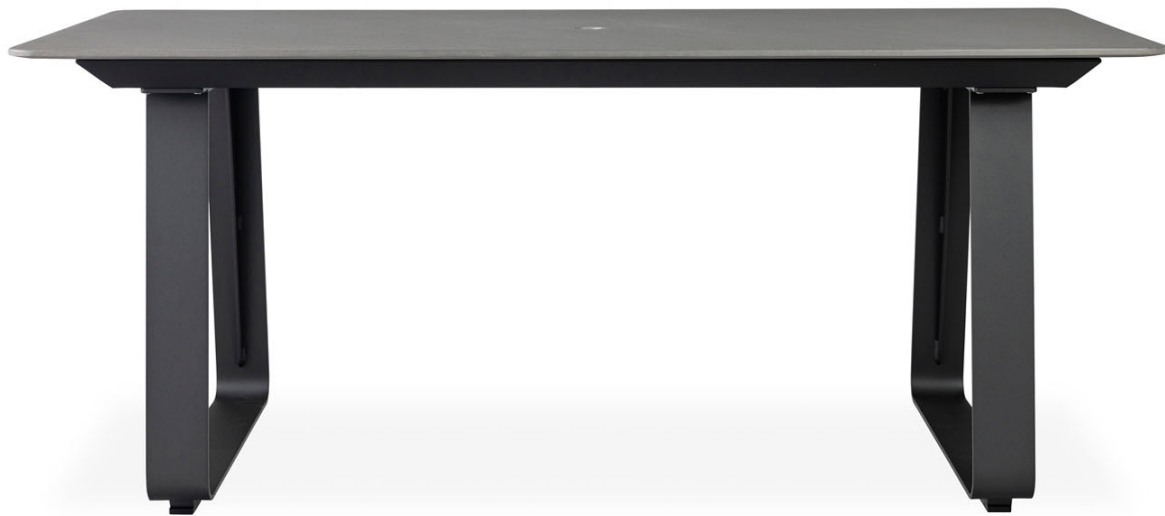

Product Images

Short Description

Universal Accessories 71" x 36" Rectangular Dining Table with Umbrella Hole 486072 by Lloyd Flanders

Description

The Universal Accessories 71" x 36" Rectangular Dining Table with Umbrella Hole (486072) by Lloyd Flanders offers a versatile range of outdoor furniture that can seamlessly blend into any setting. With aluminum frames for durability and strength, and a powder coat finish that can withstand any weather condition, this Collection is designed to last. Whether you're looking to add a functional and stylish end table or any other accessory to your outdoor space, this Collection has got you covered.

Includes

- One (1) Universal Accessories 71" x 36" Rectangular Dining Table with Umbrella Hole 486072

Dimensions

- 30"H x 71"W x 35.5"D

Features

- Aluminum frames are lightweight, durable, and rust proof
- Table has an umbrella hole, which can accommodate standard patio umbrellas with a pole diameter up to 1.5"
- Mix and match with other Lloyd Flanders seating to fit your style
- Assembly required