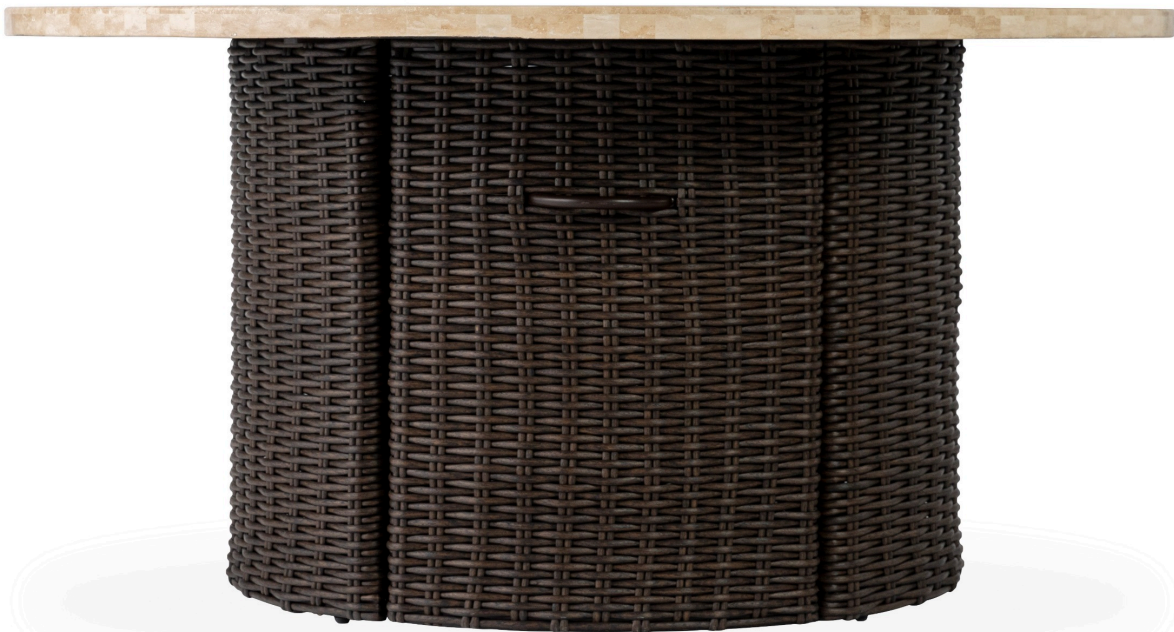

Product Images

Short Description

Mesa 48" Round Fire Table 298099 by Lloyd Flanders

Description

Explore the epitome of urban style and exceptional comfort with the Mesa 48" Round Fire Table (298099) by Lloyd Flanders. With the strong lines and well-placed transitions, the Mesa Collection offers exceptional comfort and distinct urban style. Its HDPE wicker material adds durability and strength against any weather, while its versatile pieces make it a perfect fit for any outdoor space. Whether you are entertaining guests or simply lounging on your own, the Mesa Collection is the best complement to your patio oasis.

Includes

- One (1) Mesa 48" Round Fire Table 298099

Dimensions

- 25.5"H x 48"W x 48"D

Features

- 100% virgin vinyl High-Density Polyethylene (HDPE) wicker is all-weather, recyclable, and resistant to fading or cracking
- Aluminum frames are lightweight, durable, and rust proof
- Match Light system allows you to easily control the gas flow of your firepit
- Fire Table Output: 55,000 BTU
- Enclosed propane storage compartment to fit a standard 20 lbs. propane tank
- Assembly required