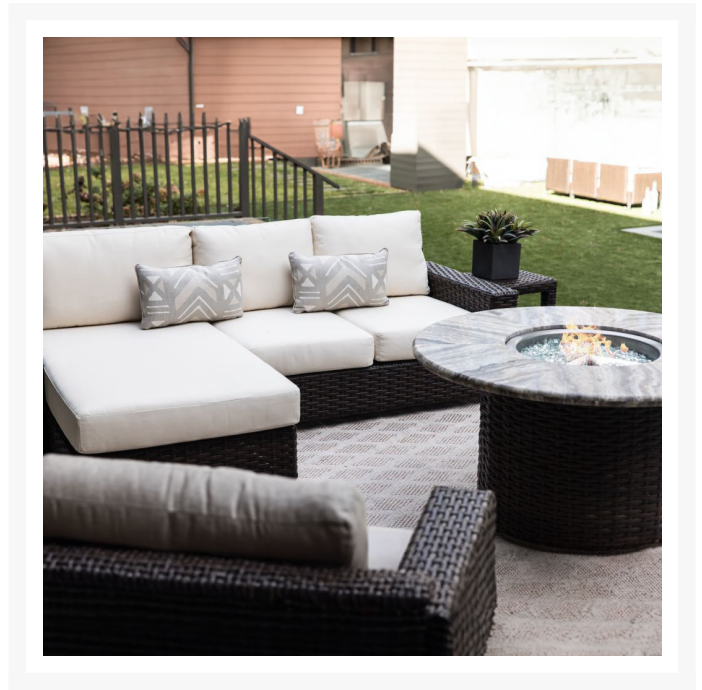

Short Description

Contempo Cushioned Right Arm Chaise Section 38025 by Lloyd Flanders

Description

Experience the ultimate in outdoor living with the Contempo Cushioned Right Arm Chaise Section (38025) by Lloyd Flanders. With the rich color and warm texture of rattan peel, the Contempo Collection offers a one-of-a-kind look that combines function and style. It features inviting, loose backs, plush seating, and extra wide arms for extraordinary comfort. Made entirely in the USA with Lloyd Flanders 100% vinyl wicker that is soft and pliable, yet durable and strong in any weather.

Includes

- One (1) Contempo Cushioned Right Arm Chaise Section 38025

Dimensions

- 29.5"H x 39"W x 61"D
- Seat Height: 16"
- Arm Height: 22.25"

Features

- 100% virgin vinyl High-Density Polyethylene (HDPE) wicker is all-weather, recyclable, and resistant to fading or cracking
- Aluminum frames are lightweight, durable, and rust proof
- Plush cushions are resilient and provide maximum support and comfort
- Quick drying foam ensures moisture doesn't stay trapped in the cushion
- Available in Sunbrella fabric, which is distinctive, fade resistant and easy to clean