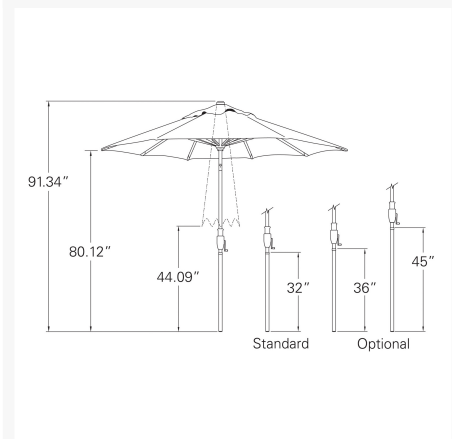

PATIO
PRODUCTIONS

Patio Productions San Diego

2161 Hancock St

San Diego, CA 92110

Phone: 1-888-947-4449

Product Images

UMBRELLA SIZE RECOMMENDATIONS

Size selection is essential. Using the appropriate size for your patio, bar, or poolside area is critical for safety and stability. Please refer to the chart below for the recommended umbrella size for your area. A 10' x 10' umbrella is recommended for a 10' x 10' area.

SEATING	CHINA	DEEP SEATING	SEATING	CHINA	DEEP SEATING
10' Octagon 85	10' x 10' Square 85	10' x 10' Rectangle 85	11.5' Square 132	11.5' x 11.5' Square 132	11.5' x 11.5' Rectangle 132
8' Octagon 80	8' x 8' Square 80	8' x 8' Rectangle 80	10' Square 130	10' x 10' Square 130	10' x 10' Rectangle 130
6' Octagon 70	6' x 6' Square 70	6' x 6' Rectangle 70	10' Octagon 129	10' x 10' Square 129	10' x 10' Rectangle 129
6' Octagon 70	6' x 6' Square 70	6' x 6' Rectangle 70	8' Square 100	8' x 8' Square 100	8' x 8' Rectangle 100
5' Octagon 57	5' x 5' Square 57	5' x 5' Rectangle 57	8.5' Square 96	8.5' x 8.5' Square 96	8.5' x 8.5' Rectangle 96
4' Square 49	4' x 4' Square 49	4' x 4' Rectangle 49	8' Octagon 88	8' x 8' Square 88	8' x 8' Rectangle 88
3.5' Octagon 39	3.5' x 3.5' Square 39	3.5' x 3.5' Rectangle 39			

Short Description

7.5' Glide Tilt Quick Ship Octagon Market Umbrella UM977QS by Treasure Garden

Description

The 7.5' Glide Tilt Quick Ship Octagon Market Umbrella (UM977QS) by Treasure Garden is elegant, durable and easy to use, bringing the perfect amount of shade and style to your patio. A revolutionary new slide to tilt canopy function makes shading easier than ever! Simply press down on the housing to tilt, or pull up to

Includes

- One (1) 7.5' Glide Tilt Quick Ship Octagon Market Umbrella UM977QS
- Base and protective cover sold separately

Dimension

- Open Umbrella Width: 7.5'
- Coverage: 39 sq. ft.
- Number of Ribs: 8
- Bottom Pole Diameter: 1.5"
- Top Pole Diameter: 1.38"
- Weight: 17 lbs.