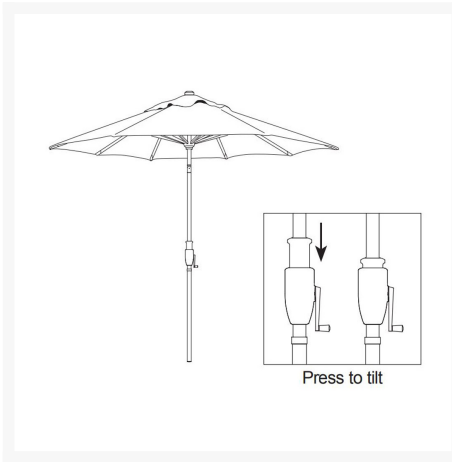

PATIO
PRODUCTIONS

Patio Productions San Diego

2161 Hancock St

San Diego, CA 92110

Phone: 1-888-947-4449

Product Images

UMBRELLA SIZE RECOMMENDATIONS

Size selection is essential. Using the appropriate size for your patio, bar, or poolside area is critical for safety and stability. Please refer to the chart below for the recommended umbrella size for your area. A 10' x 10' umbrella is recommended for a 10' x 10' area.

Short Description

7.5' Glide Tilt Quick Ship Octagon Market Umbrella UM977QS by Treasure Garden

Description

The 7.5' Glide Tilt Quick Ship Octagon Market Umbrella (UM977QS) by Treasure Garden is elegant, durable and easy to use, bringing the perfect amount of shade and style to your patio. A revolutionary new slide to tilt canopy function makes shading easier than ever! Simply press down on the housing to tilt, or pull up to

Includes

- One (1) 7.5' Glide Tilt Quick Ship Octagon Market Umbrella UM977QS
- Base and protective cover sold separately

Dimension

- Open Umbrella Width: 7.5'
- Coverage: 39 sq. ft.
- Number of Ribs: 8
- Bottom Pole Diameter: 1.5"
- Top Pole Diameter: 1.38"
- Weight: 17 lbs.

Features

- Convenient crank lift system for quick and easy opening
- Revolutionary glide tilt system for effortless tilting
- Powder coated aluminum frame is sleek, durable and corrosion resistant
- Wind Vent serves dual purpose of venting heat and providing stability against wind
- Includes 32" bottom pole, but you can add 36" (best for counters) or 45" (ideal for bars) for more height
- Available in Sunbrella and O'bravia fabrics, which are distinctive, fade resistant and easy to clean
- Simply hose off to clean and store in protective cover away from elements to extend lifespan
- Recommended minimum base weight: 50 lbs. for use with patio dining table
- For freestanding use, we recommend 80 - 100 lbs. base
- Great for smaller patios and back yards