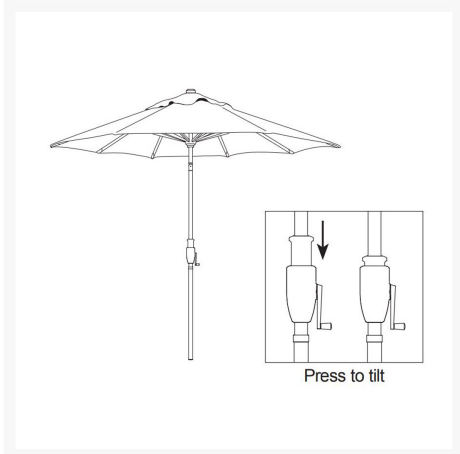

UMBRELLA SIZE RECOMMENDATIONS

The information provided is only for reference and is subject to change without notice. Always consult the manufacturer's instructions for proper installation and usage. Always use proper safety practices. Always use proper safety practices. Always use proper safety practices.

SIZE/SHAPE	DINING	DEEP SEATING	SIZE/SHAPE	DINING	DEEP SEATING
8' Octagon 85			11' Square 132		
8'X10' Rectangle 80			10'X12' Rectangle 130		
9' Round 70			15' Octagon 129		
9' Octagon 70			9' Square 100		
9' Octagon 57			11' Square 96		
7' Square 49			8'X10' Rectangle 88		
7.5' Octagon 39					

Short Description

9' Glide Tilt Quick Ship Octagon Market Umbrella UM970QS by Treasure Garden

Description

The 9' Glide Tilt Quick Ship Octagon Market Umbrella (UM970QS) by Treasure Garden is elegant, durable and easy to use, bringing the perfect amount of shade and style to your patio. A revolutionary new slide to tilt canopy function makes shading easier than ever! Simply press down on the housing to tilt, or pull up to return the umbrella to an upright position. This sunshade is available in two sleek, rust-proof finishes and a variety of top quality, fade resistant fabrics. Whether you're looking to go bold, relax or bring a fresh new look