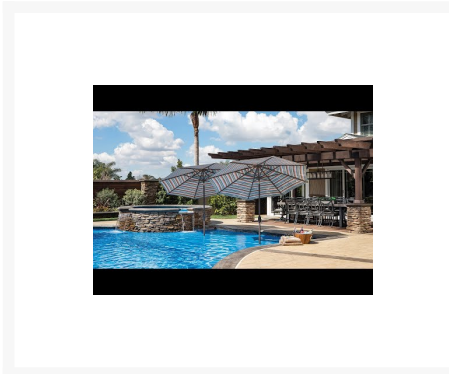

SIZE/SHAPE	DINING	DEEP SEATING	SIZE/SHAPE	DINING	DEEP SEATING
8' Octagon 85			11' Square 132		
8'X10' Rectangle 80			10'X12' Rectangle 130		
9' Round 70			15' Octagon 129		
9' Octagon 70			9' Square 100		
9' Octagon 57			11' Square 96		
7' Square 49			8'X10' Rectangle 88		
7.5' Octagon 39					

Short Description

9' Glide Tilt Quick Ship Octagon Market Umbrella UM970QS by Treasure Garden

Description

The 9' Glide Tilt Quick Ship Octagon Market Umbrella (UM970QS) by Treasure Garden is elegant, durable and easy to use, bringing the perfect amount of shade and style to your patio. A revolutionary new slide to tilt canopy function makes shading easier than ever! Simply press down on the housing to tilt, or pull up to return the umbrella to an upright position. This sunshade is available in two sleek, rust-proof finishes and a variety of top quality, fade resistant fabrics. Whether you're looking to go bold, relax or bring a fresh new look

Dimension

- Open Umbrella Width: 9'
- Coverage: 57 sq. ft.
- Number of Ribs: 8
- Bottom Pole Diameter: 1.5"
- Top Pole Diameter: 1.38"
- Weight: 18lbs.

Features

- Convenient crank lift system for quick and easy opening
- Revolutionary glide tilt system for effortless tilting
- Powder coated aluminum frame is sleek, durable and corrosion resistant
- Wind Vent serves dual purpose of venting heat and providing stability against wind
- Includes 32" bottom pole, but you can add 36" (best for counters) or 45" (ideal for bars) for more height
- Available in Sunbrella and O'bravia fabrics, which are distinctive, fade resistant and easy to clean
- Simply hose off to clean and store in protective cover away from elements to extend lifespan
- Recommended minimum base weight: 50 lbs. for use with patio dining table
- For freestanding use, we recommend 80 - 120 lbs. base