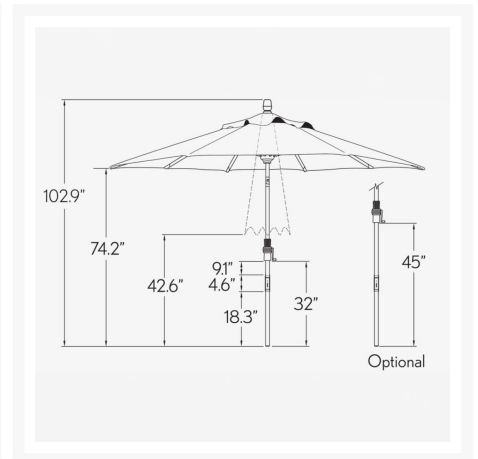

UMBRELLA SIZE RECOMMENDATIONS

The information provided is only for reference and is subject to change without notice. Always consult the manufacturer's instructions for proper installation and usage. Always use proper safety practices. Always use proper safety practices. Always use proper safety practices.

SIZE/SHAPE	DINING	DEEP SEATING	SIZE/SHAPE	DINING	DEEP SEATING
8' Octagon 85			11' Square 132		
8'X10' Rectangle 80			10'X12' Rectangle 130		
9' Round 70			15' Octagon 129		
9' Octagon 70			9' Square 100		
9' Octagon 57			11' Square 96		
7' Square 49			8'X10' Rectangle 88		
7.5' Octagon 39					

Short Description

9' Glide Tilt Quick Ship Octagon Market Umbrella UM970QS by Treasure Garden

Description

The 9' Glide Tilt Quick Ship Octagon Market Umbrella (UM970QS) by Treasure Garden is elegant, durable and easy to use, bringing the perfect amount of shade and style to your patio. A revolutionary new slide to tilt canopy function makes shading easier than ever! Simply press down on the housing to tilt, or pull up to return the umbrella to an upright position. This sunshade is available in two sleek, rust-proof finishes and a variety of top quality, fade resistant fabrics. Whether you're looking to go bold, relax or bring a fresh new look