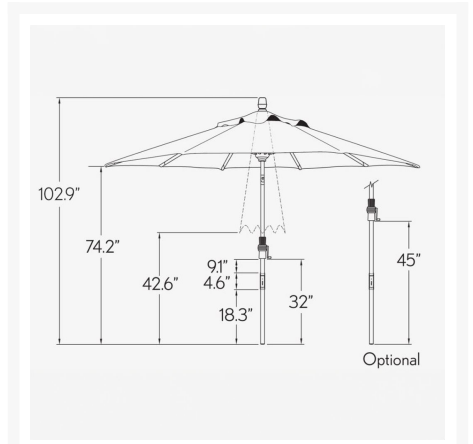

## Product Images

---

**UMBRELLA SIZE RECOMMENDATIONS**

These recommendations are based on the square footage of the canopy. For more information, please contact our customer service team. \*Always use proper tie-down technique. \*\*Always use proper tie-down technique.

SIZE/SHAPE	DINING	DEEP SEATING	SIZE/SHAPE	DINING	DEEP SEATING
8' Octagon 85			11' Square 132		
8'X10' Rectangle 80			10'X12' Rectangle 130		
9' Round 70			12' Octagon 129		
9' Octagon 70			9' Square 100		
9' Octagon 57			11' Square 96		
7' Square 49			8'X10' Rectangle 88		
7.5' Octagon 39					

#### Dimension

- Open Umbrella Width: 9'
- Coverage: 57 sq. ft.
- Number of Ribs: 8
- Bottom Pole Diameter: 1.5"
- Top Pole Diameter: 1.38"
- Weight: 18lbs.