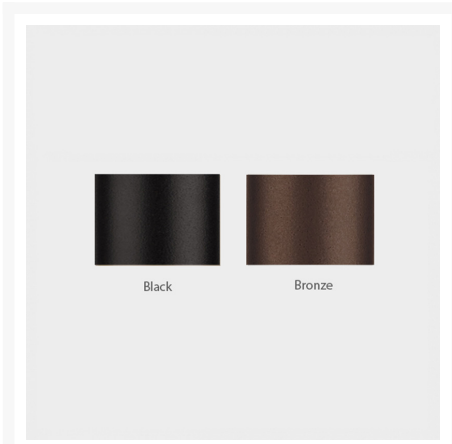

UMBRELLA SIZE RECOMMENDATIONS

These recommendations are based on the square footage of the canopy. For more information, please contact our customer service team. *Always use proper tie-down technique. **Always use proper tie-down technique.

SIZE/SHAPE	DINING	DEEP SEATING	SIZE/SHAPE	DINING	DEEP SEATING
8' Octagon 85			11' Square 132		
8'X10' Rectangle 80			10'X12' Rectangle 130		
9' Round 70			12' Octagon 129		
9' Octagon 70			9' Square 100		
9' Octagon 57			11' Square 96		
7' Square 49			8'X10' Rectangle 88		
7.5' Octagon 39					

Short Description

9' Glide Tilt Custom Octagon Market Umbrella UM970 by Treasure Garden

Description

The 9' Glide Tilt Custom Octagon Market Umbrella UM970 (UM970) by Treasure Garden is elegant, durable and easy to use, bringing the perfect amount of shade and style to your patio. A revolutionary new slide to tilt canopy function makes shading easier than ever! Simply press down on the housing to tilt, or pull up to return the umbrella to an upright position. This sunshade is available in two sleek, rust-proof finishes and a variety of top quality, fade resistant fabrics. Whether you're looking to go bold, relax or bring a fresh new look