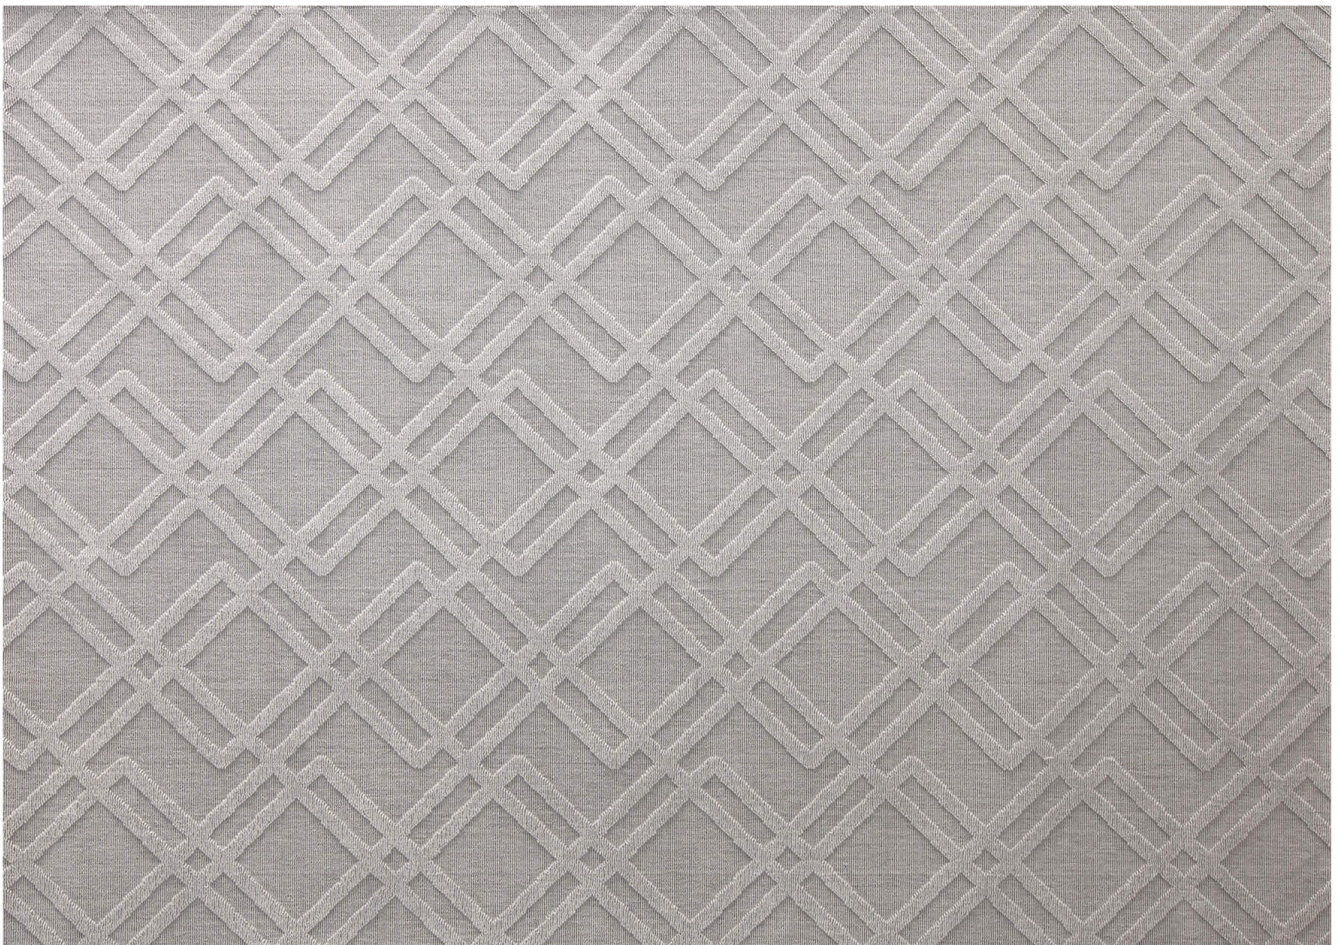

Patio Productions San Diego

2161 Hancock St

San Diego, CA 92110

Phone: 1-888-947-4449

Product Images

Short Description

Manhattan - Plush Grey Outdoor Rug RG-112-050 by Treasure Garden

Description

The Manhattan - Plush Grey Outdoor Rug (RG-112-050) by Treasure Garden! includes on-trend designs combined with rich textures and vibrant colorations. Constructed with 100% Polypropylene multi-ply cabled heat-set yarns that offer a luxurious feel with excellent durability.

Includes

- One (1) Manhattan - Plush Grey Outdoor Rug

Dimensions

- Small rug measures 5'3" x 7'4" (12 lbs)
- Large rug measures 7'10" x 10' (24 lbs)

Features

- 100% Polypropolene resists mildew
- Stain & soil resistant
- All weather construction
- Made in Belgium
- Simply hose off to clean
- 1 year warranty