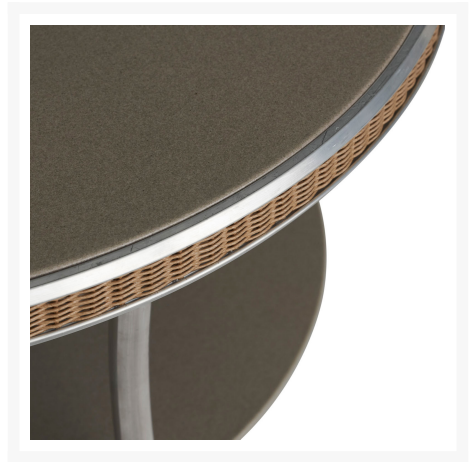

Product Images

Short Description

Essence 33" Round Cocktail Table with Shelf 196044 by Lloyd Flanders

Description

Transform your outdoor space into a retro oasis with the Essence 33" Round Cocktail Table with Shelf (196044) by Lloyd Flanders. Embracing modern traditional design, the Essence Collection features plush waterfall seat cushions and a moderate scale for maximum comfort. With its Lloyd Loom fiber and tough Durium paint finishes, ensuring it looks and feels great in any weather. Available in all 20 custom finishes, the Essence Collection is sure to impress.

Includes

- One (1) Essence 33" Round Cocktail Table with Shelf 196044

Dimensions

- 18"H x 33"W x 33"D

Features

- Lloyd Loom® wicker is all-weather, recyclable, and resistant to fading or cracking
- Aluminum frames are lightweight, durable, and rust proof