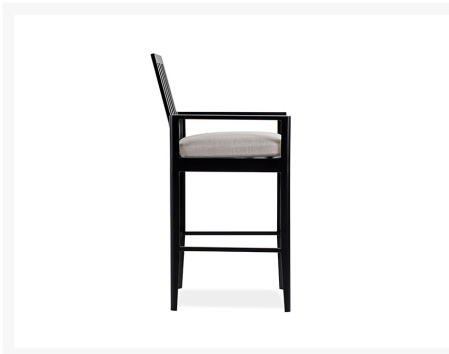

PATIO
PRODUCTIONS

Patio Productions San Diego

2161 Hancock St

San Diego, CA 92110

Phone: 1-888-947-4449

Product Images

Short Description

Serene Bar Stool

Description

The Serene Bar Stool (K-270-08) by Koverton Designed by Chris Panichella, the Serene Collection has a bold with Mid-Century and contemporary styling. The collection makes a statement. Beyond it's aesthetic, this versatile collection features unique tapered aluminum legs. This dining table features a rust proof aluminum frame with a powder coated paint finish for lasting durability.

Includes

- One (1) Serene Bar Stool

Dimensions

- 24.2"L x 23.5"W x 45.25"H
- Seat Height: 26.75"
- Arm Height: 35.5"

Features

- No assembly required, ships fully welded
- Aluminum frame, won't ever rust
- Sunbrella fabric for fade-proof coloring, durability, and easy cleaning
- Easy to clean, simply hose off, or wipe clean with a soft cloth and water. Please do not use harsh chemicals.
- Stool Weighs 28 lbs
- 15 year residential and 5 year commercial limited warranty for the frame
- 5 year residential and 1 year commercial limited warranty for the finish
- 5 year limited warranty for the Sunbrella fabric