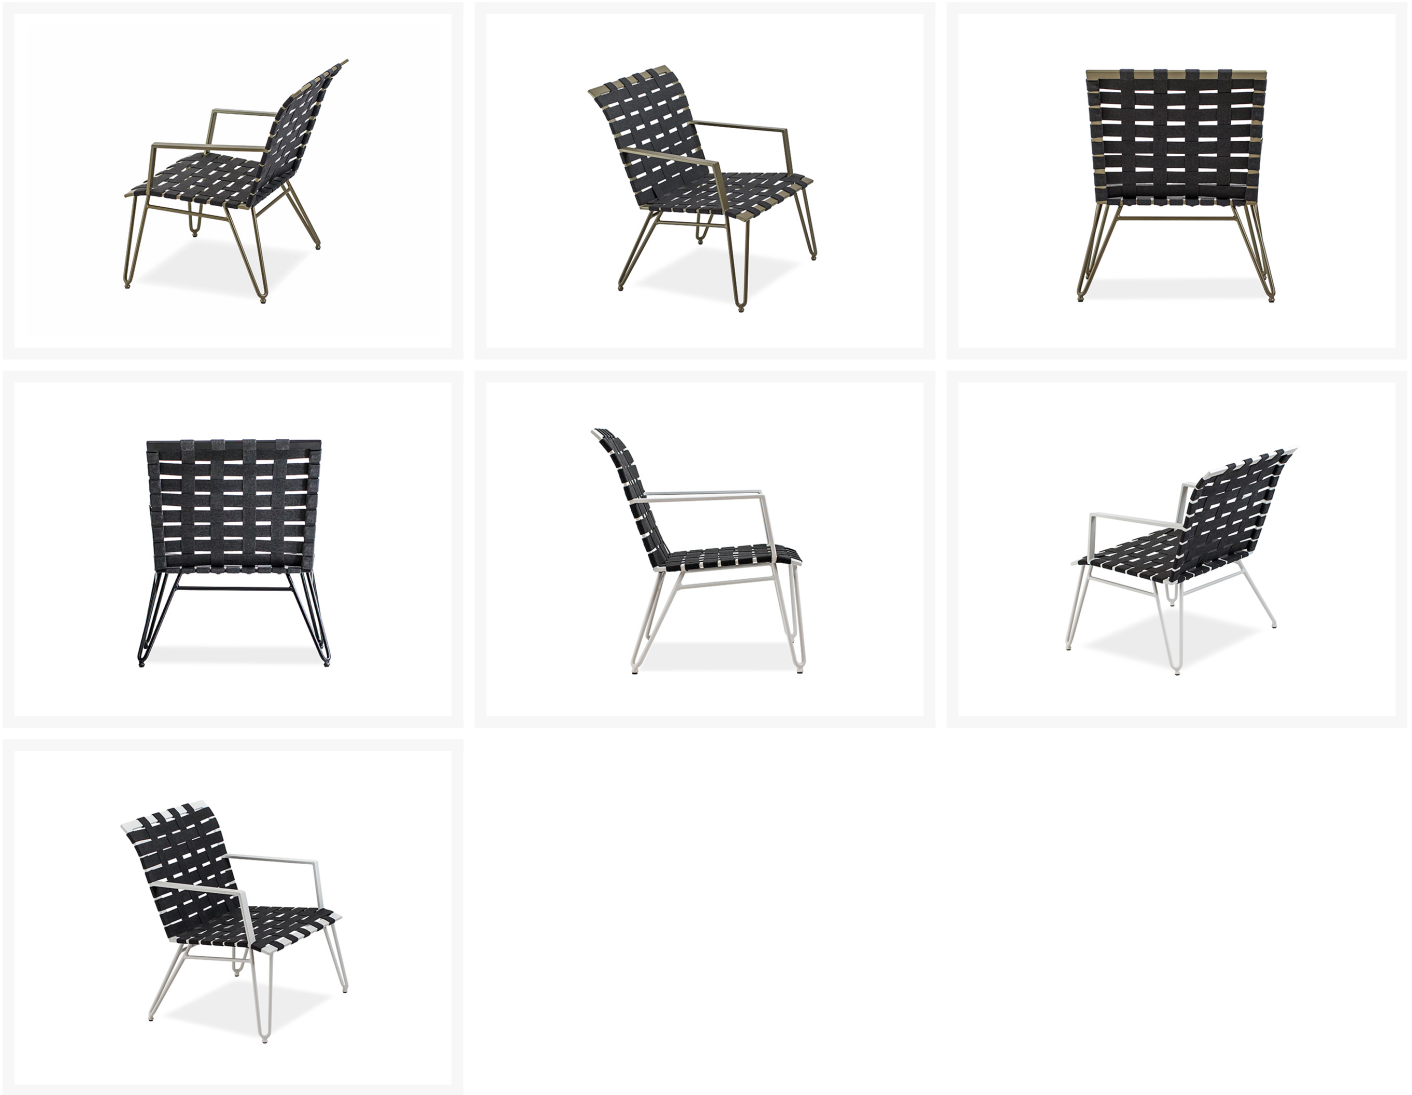

Product Images

Short Description

Form Club Chair

Description

The Form Club Chair (K701-11) by Koverton Designed by Robert Mainville, the FORM Collection has a bold Mid-Century styling with exceptional comfort. This award-winning collection features 100% Sunbrella Solution-Dyed Acrylic Strap and commercial grade aluminum which does more than contour your body, it also provides maximum comfort without any cushions. Long lasting powder coat finish for durability, rust-proof aluminum frame, hand strapped in Southern California.

Includes

- One (1) Form Club Chair

Dimensions

- 29"L x 28"W x 30"H

- Seat Height: 15"
- Arm Height: 22.5"

Features

- No assembly required, ships fully welded
- Aluminum frame, won't ever rust
- Features Sunbrella elastic, coal colored strapping for maximum comfort
- Easy to clean, simply hose off, or wipe clean with a soft cloth and water. Please do not use harsh chemicals.
- Chair Weighs 29 lbs
- 15 year residential and 5 year commercial limited warranty for the frame
- 5 year residential and 1 year commercial limited warranty for the finish
- 5 year limited warranty for the Sunbrella fabric