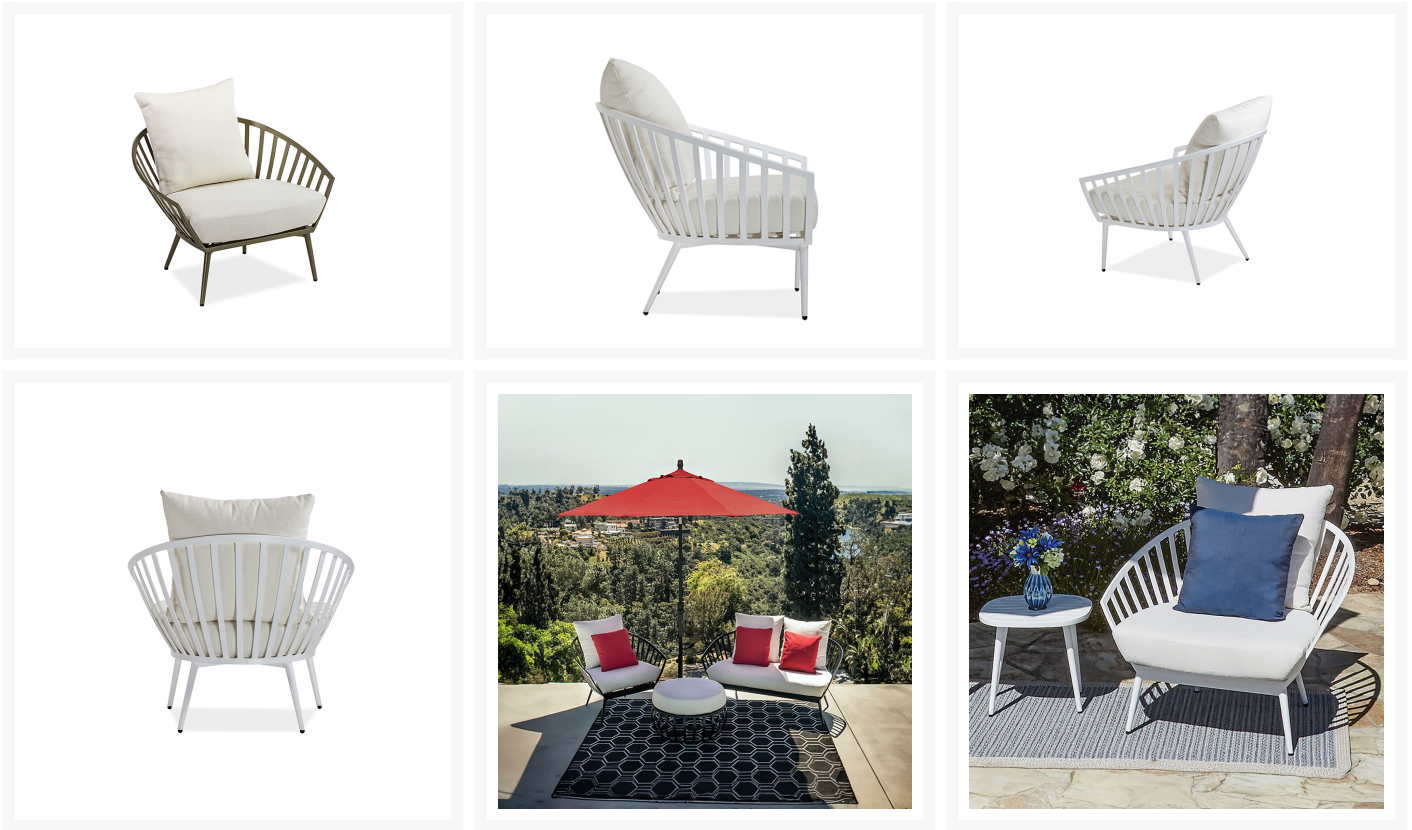

Product Images

Short Description

Ella Club Chair

Description

The Ella Club Chair (K-281-11) by Koverton In collaboration with world-class design studio, Astheimer, the Ella is a contemporary styled collection with exceptional comfort. Constructed and arranged with identical bending of the aluminum bars which is then cut in different lengths to form the curvilinear back design. The frames are finished with modern tapered legs, aggressively angled to create an outward stance along with a powder coat finish for lasting durability. Awarded at the 2016 IIDA/HD Production Design Competition for Best Outdoor Seating, the Ella is truly spectacular and stylish.

Includes

- One (1) Ella Club Chair

Dimensions

- 31.625"L x 36.25"W x 29.75"H
- Seat Height: 17"
- Arm Height: 20.5"

Features

- No assembly required, ships fully welded

- Aluminum frame, won't ever rust
- Sunbrella fabric for fade-proof coloring, durability, and easy cleaning
- Easy to clean, simply hose off, or wipe clean with a soft cloth and water. Please do not use harsh chemicals.
- Chair weighs 29 lbs
- 15 year residential and 5 year commercial limited warranty for the frame
- 5 year residential and 1 year commercial limited warranty for the finish
- 5 year limited warranty for the Sunbrella fabric