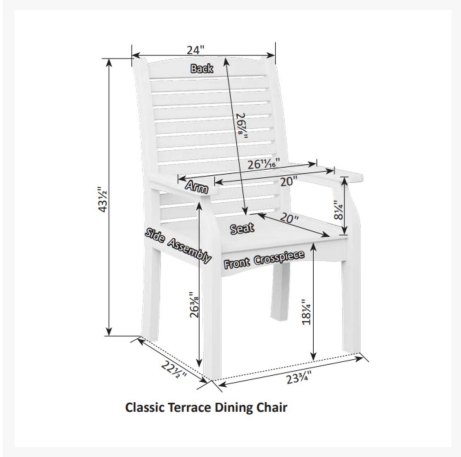

Product Images

Short Description

Classic Terrace Dining Arm Chair CTDC2744

Description

With its timeless appeal and lasting durability, the Classic Terrace Dining Arm Chair (CTDC2744) by Berlin Gardens makes an excellent pick for low-maintenance patio seating. Classic Terrace's slatted tops and gently flared frame design give it a unique visual appeal, while sturdy, all-weather construction ensures lasting performance across the seasons. Whether you're looking for a refreshing pop of color, relaxing earth tones or minimalist basics for your next patio upgrade, this deep seating collection is sure to impress at your next gathering. Constructed with PolyTuf™ Lumber, one of the highest grades of poly lumber on the market, this piece is guaranteed to last.

Includes

- One (1) Classic Terrace Dining Arm Chair CTDC2744

Dimensions

- 26.5" W X 22.5" D X 43.5" H (40 lbs.)
- Arm Height: 26.5"
- Seat Height (No Cushion): 18.25"

Features

- PolyTuf™ Lumber is dense, durable and virtually maintenance free
- Unlike natural wood, poly lumber won't crack, fade or rot over time
- Built to withstand a range of climates, including hot sun, snowy winters, and strong coastal winds
- High Density Polyethylene (HDPE) lumber manufactured using 95% recycled plastic
- UV protectant and color infused into the lumber; no painting or waterproofing needed
- BPA free and Amish made in the USA
- Chrome-plated stainless steel fasteners and aluminum support pieces are corrosion resistant
- Frame is easy to clean; simply spray off with a hose
- Some assembly required