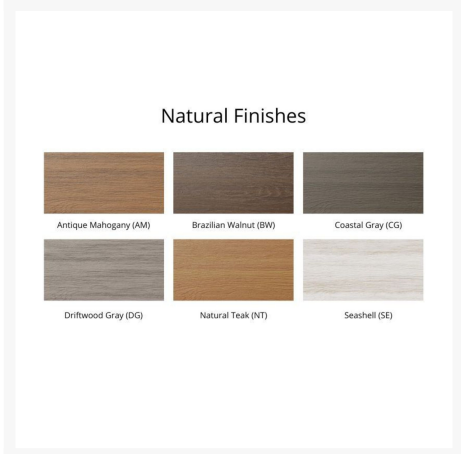

Product Images

Short Description

Classic Terrace Dining Arm Chair CTDC2744

Description

With its timeless appeal and lasting durability, the Classic Terrace Dining Arm Chair (CTDC2744) by Berlin Gardens makes an excellent pick for low-maintenance patio seating. Classic Terrace's slatted tops and gently flared frame design give it a unique visual appeal, while sturdy, all-weather construction ensures lasting performance across the seasons. Whether you're looking for a refreshing pop of color, relaxing earth tones or minimalist basics for your next patio upgrade, this deep seating collection is sure to impress at your next gathering. Constructed with PolyTuf™ Lumber, one of the highest grades of poly lumber on the market, this piece is guaranteed to last.

Includes

- One (1) Classic Terrace Dining Arm Chair CTDC2744

Dimensions

- 26.5" W X 22.5" D X 43.5" H (40 lbs.)
- Arm Height: 26.5"
- Seat Height (No Cushion): 18.25"

Features

- PolyTuf™ Lumber is dense, durable and virtually maintenance free
- Unlike natural wood, poly lumber won't crack, fade or rot over time
- Built to withstand a range of climates, including hot sun, snowy winters, and strong coastal winds
- High Density Polyethylene (HDPE) lumber manufactured using 95% recycled plastic
- UV protectant and color infused into the lumber; no painting or waterproofing needed
- BPA free and Amish made in the USA
- Chrome-plated stainless steel fasteners and aluminum support pieces are corrosion resistant
- Frame is easy to clean; simply spray off with a hose
- Some assembly required