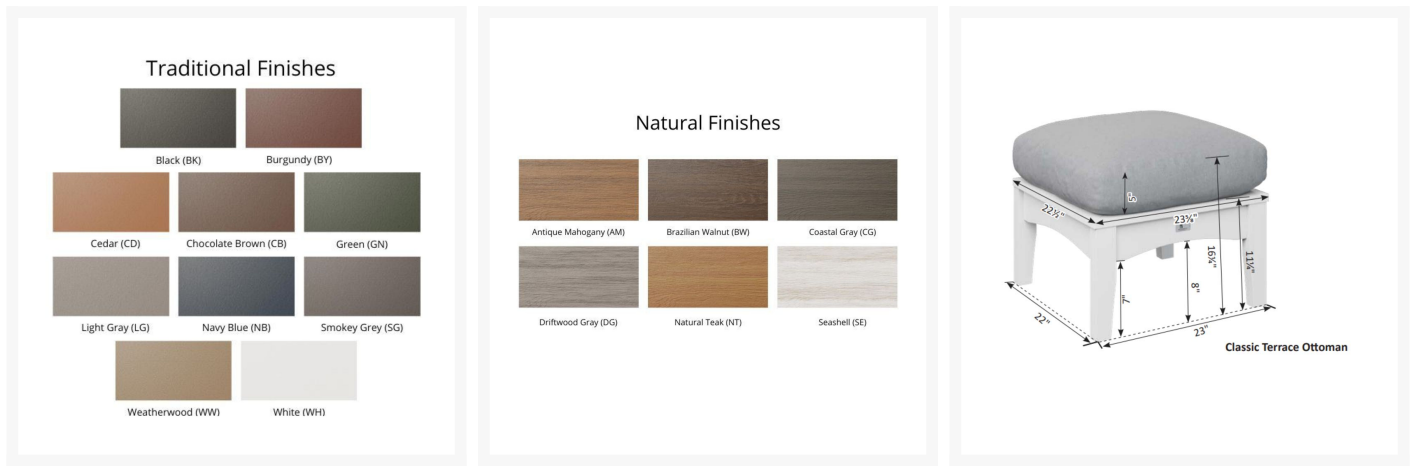

Product Images

Short Description

Classic Terrace Ottoman CTO2511

Description

With its timeless appeal and lasting durability, the Classic Terrace Ottoman (CTO2511) by Berlin Gardens makes an excellent pick for low-maintenance patio seating. Classic Terrace's extra-plush cushions, slatted backs and gently flared frame design give it a unique visual appeal, while sturdy, all-weather construction ensures lasting performance across the seasons. Whether you're looking for a refreshing pop of color, relaxing earth tones or minimalist basics for your next patio upgrade, this deep seating collection is sure to impress at your next gathering. Constructed with PolyTuf™ Lumber, one of the highest grades of poly lumber on the market, this piece is guaranteed to last. Its durable aluminum support pieces, all-weather cushions and fade-resistant fabric are also made to endure in any outdoor setting, rain or shine.

Includes

- One (1) Classic Terrace Ottoman with Cushion CTO2511

Dimensions

- 23.5" W X 22" D X 11.5" H (24 lbs.)
- Seat Height (With Cushion): 16.25"
- Seat Height (No Cushion): 11.25"

Features

- PolyTuf™ Lumber is dense, durable and virtually maintenance free
- Unlike natural wood, poly lumber won't crack, fade or rot over time
- Built to withstand a range of climates, including hot sun, snowy winters, and strong coastal winds
- High Density Polyethylene (HDPE) lumber manufactured using 95% recycled plastic
- UV protectant and color infused into the lumber; no painting or waterproofing needed
- BPA free and Amish made in the USA
- Cushions are made with quick-drying Polyurethane foam and wrapped in Dacron, which wicks away moisture
- Cushions are made with Sunbrella fabric, which has a 5 year fade warranty and is easy to clean